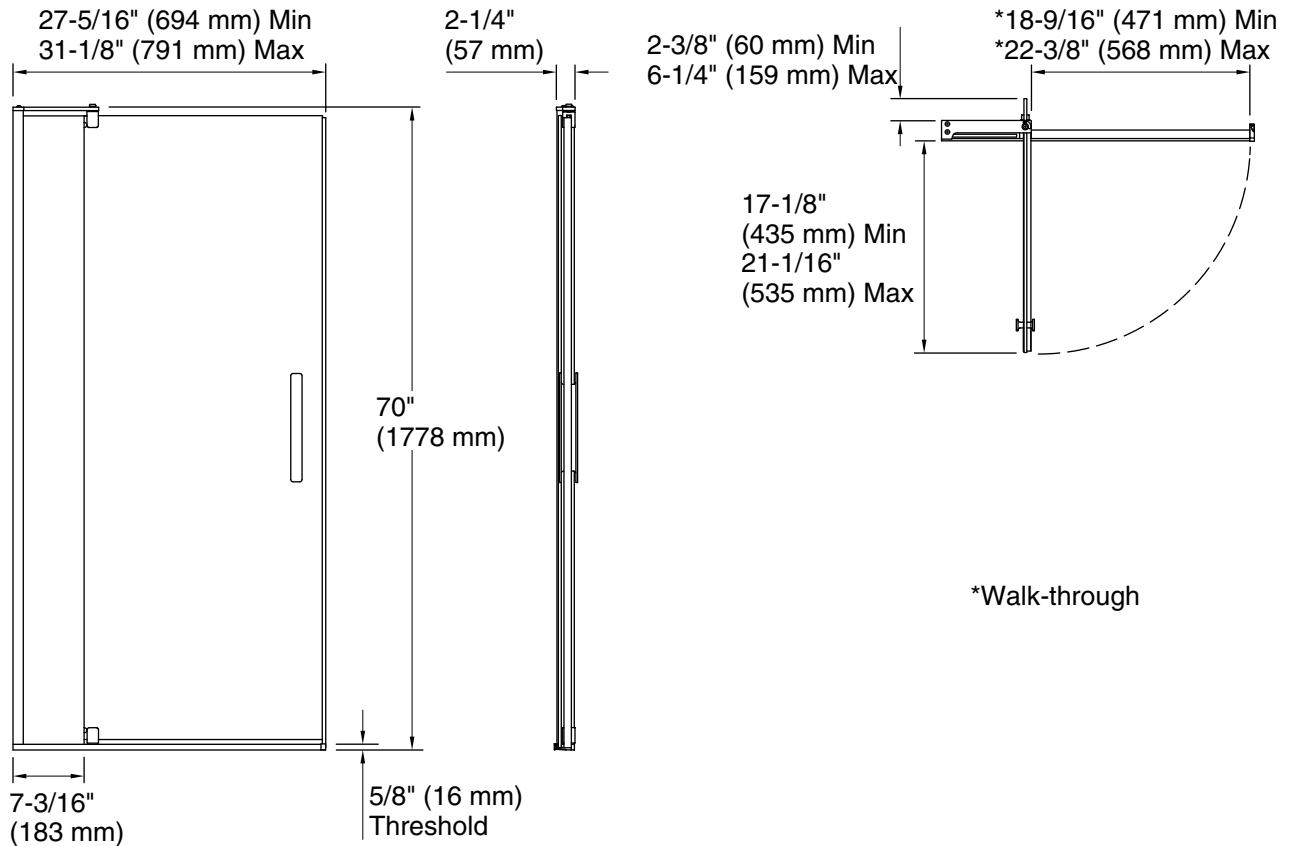

Material

- Frameless, 5/16" (8mm) thick Crystal Clear tempered glass.

Technology

- Self-closing mechanism offers superior performance and security against water leakage.
- Ultra-low threshold creates easy entry and exit to the showering space.
- Maximum width adjustability.

Installation

- Out-of-plumb adjustability simplifies installation.
- Door can be installed to open to the left or right to suit your bathroom layout.
- Pivot shower door.
- Not for use in hospitality.
- For residential use only.

Technical Information

All product dimensions are nominal.

Installation type:	For shower base installation
Opening style:	Pivot
Opening Width - Min:	27-5/16" (694 mm)
Opening Width - Max:	31-1/8" (791 mm)
Walk-through - Min:	18-9/16" (471 mm)
Walk-through - Max:	22-3/8" (568 mm)
Base-To-Wall Radius - Max:	3/8" (10 mm)
Glass thickness:	5/16" (8 mm)
Glass coating:	CleanCoat®

Notes

Install this product according to the installation guide.

Strike jamb is made of clear plastic and may not cover existing shower door holes.

NOTICE: The vertical opening should be a minimum of 74" (1880 mm) to allow clearance for installation.