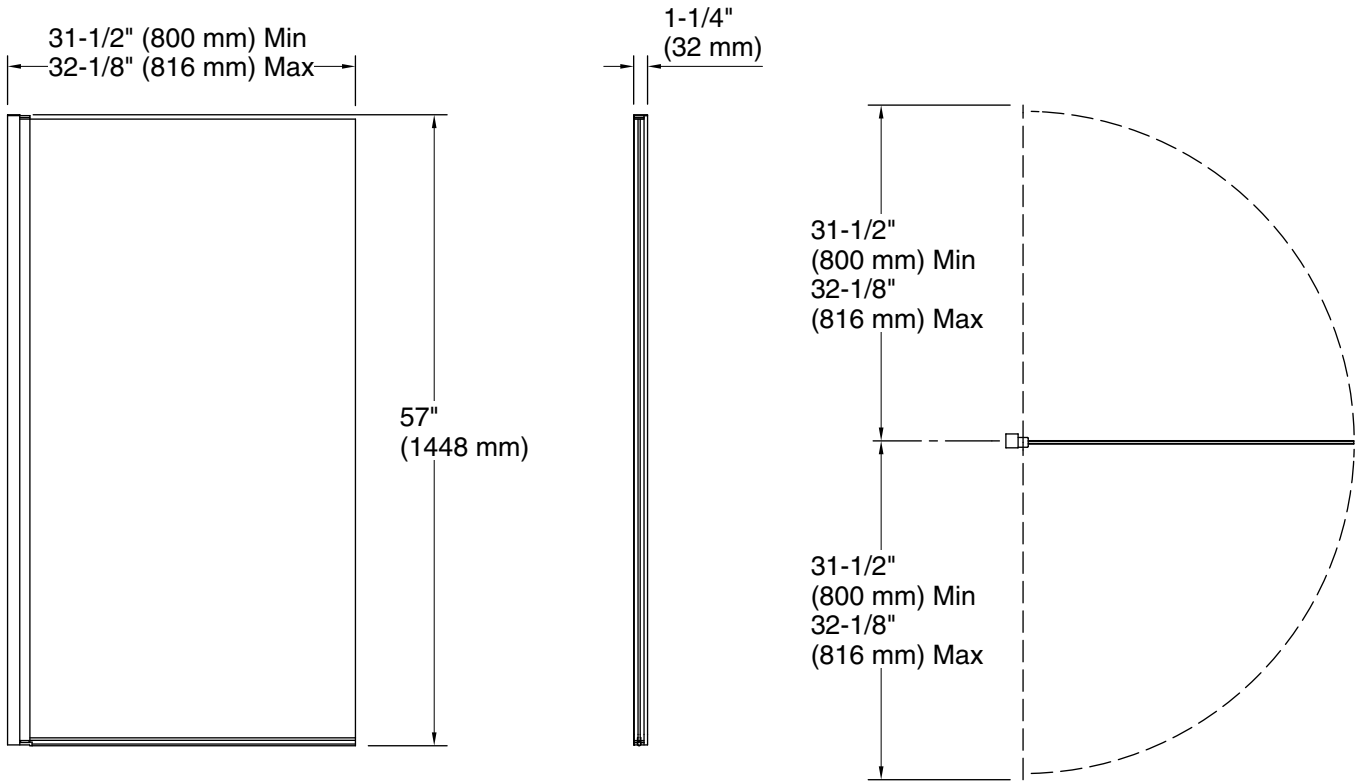

- Bath screen.
- Out-of-plumb adjustability simplifies installation.
- 5/8" (16 mm) width adjustability on wall jamb.
- Not for use in hospitality.
- For residential use only.

Recommended Products/Accessories

Available Glass Options

Code	Description
------	-------------

L	Crystal Clear
---	---------------

Technical Information

All product dimensions are nominal.

Installation type:	For bath installation
Opening Width - Min:	31-1/2" (800 mm)
Base-To-Wall Radius - Max:	1/2" (13 mm)
Glass thickness:	1/4" (6 mm)
Glass coating:	CleanCoat®