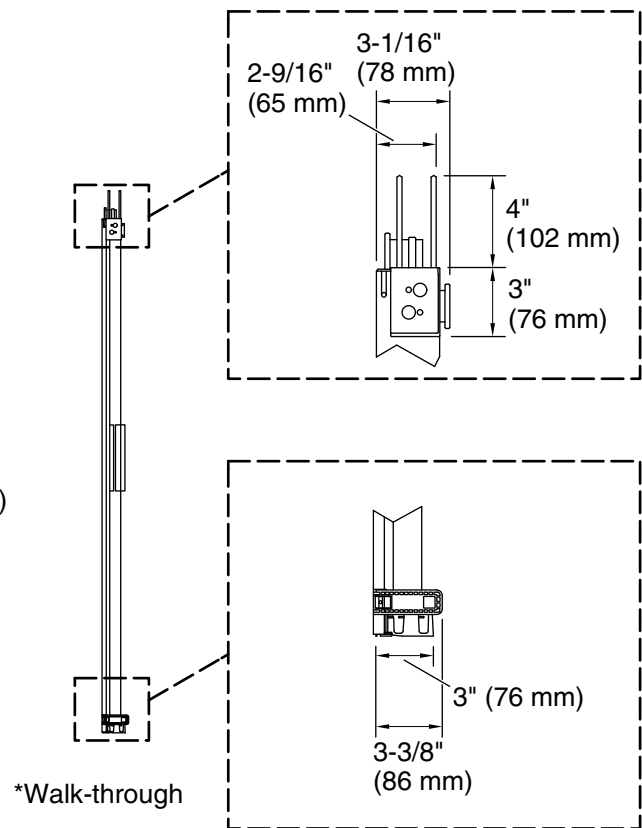

Features

- Frameless, 1/4" (6 mm) thick Crystal Clear tempered glass.
- Innovative roller design simplifies installation and provides out-of-plumb adjustability while glass is installed.
- Cushioned center guide provides smooth, quiet sliding action.
- Vertical blade handles accentuate the contemporary style.
- CleanCoat® technology creates a protective barrier that repels water, prevents dirt and minerals from collecting, and makes it easier to remove hard water spots.

Installation

- Sliding bath door.
- Not for use in hospitality.

Recommended Products/Accessories

K-23723 Faucet cleaner

Included Components

Additional Components:
Hardware kit

Codes/Standards

CPSC 16CFR 1201
ANSI Z97.1

Available Glass Options

Code	Description
L	Crystal Clear

Technical Information

All product dimensions are nominal.

Installation type:	For bath installation
Opening style:	Sliding/Bypass
Opening Width - Min:	$56\text{-}5/8''$ (1438 mm)
Opening Width - Max:	$59\text{-}5/8''$ (1514 mm)
Walk-through - Min:	$24\text{-}3/8''$ (619 mm)
Walk-through - Max:	$27\text{-}3/8''$ (695 mm)
Base-To-Wall Radius - Max:	$1/2''$ (13 mm)
Glass thickness:	$1/4''$ (6 mm)
Glass coating:	CleanCoat®

Notes

Install this product according to the installation guide.

If replacing a shower door, the narrow wall jamb design of this door may not cover the existing shower door holes.

The vertical opening should be a minimum of $64\text{-}1/2''$ (1638 mm) to allow for installation clearance.