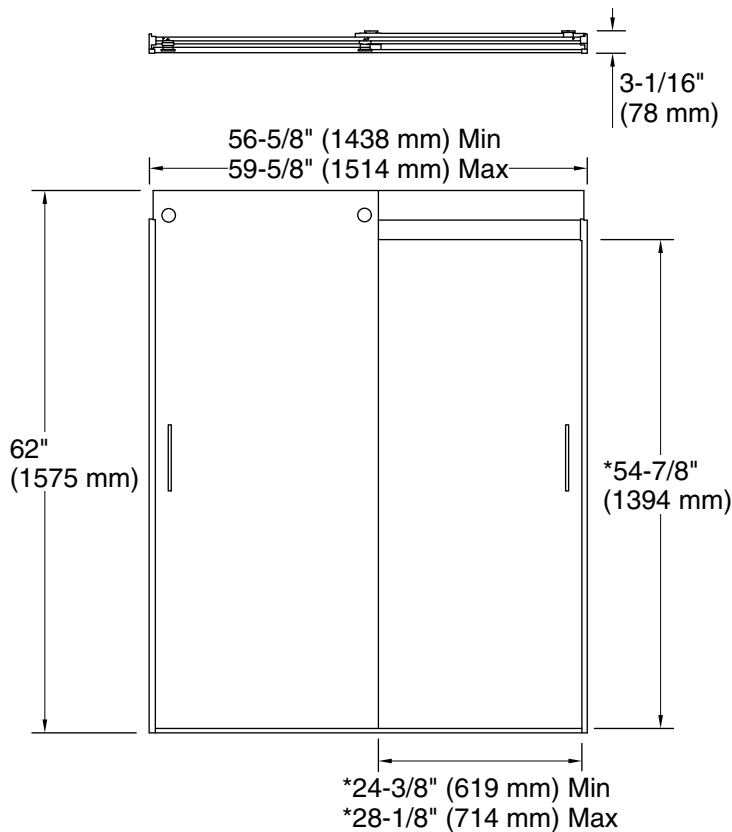

Available Glass Options

Code	Description
L	Crystal Clear

Technical Information

All product dimensions are nominal.

Installation type:	For bath installation
Opening style:	Sliding/Bypass
Opening Width - Min:	$56\text{-}5/8''$ (1438 mm)
Opening Width - Max:	$59\text{-}5/8''$ (1514 mm)
Walk-through - Min:	$24\text{-}3/8''$ (619 mm)
Walk-through - Max:	$27\text{-}3/8''$ (695 mm)
Base-To-Wall Radius - Max:	$1/2''$ (13 mm)
Glass thickness:	$1/4''$ (6 mm)
Glass coating:	CleanCoat®

Notes

Install this product according to the installation guide.

If replacing a shower door, the narrow wall jamb design of this door may not cover the existing shower door holes.

The vertical opening should be a minimum of $64\text{-}1/2''$ (1638 mm) to allow for installation clearance.