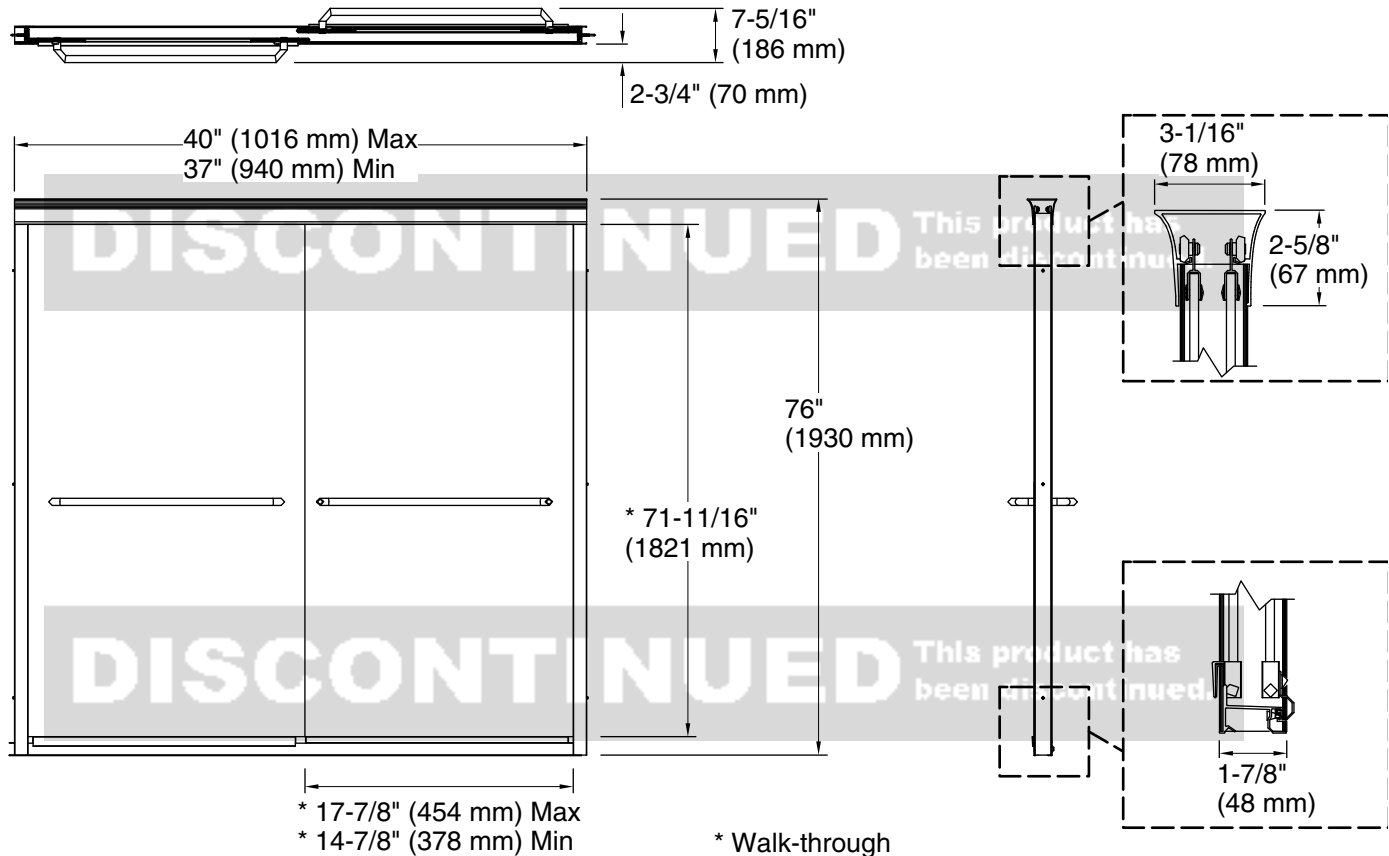

Features

- Frameless, 1/4" (6 mm) thick Crystal Clear tempered glass.
- Gently curved inside and outside towel bars complete the look of this door.
- CleanCoat® technology creates a protective barrier that repels water, prevents dirt and minerals from collecting, and makes it easier to remove hard water spots.

Available Glass Options

Code	Description
L	Crystal Clear

DISCONTINUED This product has been discontinued.

Technical Information

All product dimensions are nominal.

Installation type: For shower base installation

Opening style: Sliding/Bypass

Opening Width -
Min: 37" (940 mm)

Opening Width -
Max: 40" (1016 mm)

Walk-through - Min: 14-7/8" (378 mm)

Walk-through - Max: 17-7/8" (454 mm)

Base-To-Wall
Radius - Max: 1/2" (13 mm)

Glass thickness: 1/4" (6 mm)

Glass coating: CleanCoat®

Notes

Install this product according to the installation guide.

The vertical opening should be a minimum of 77-3/4" (1975 mm) to allow for installation clearance.