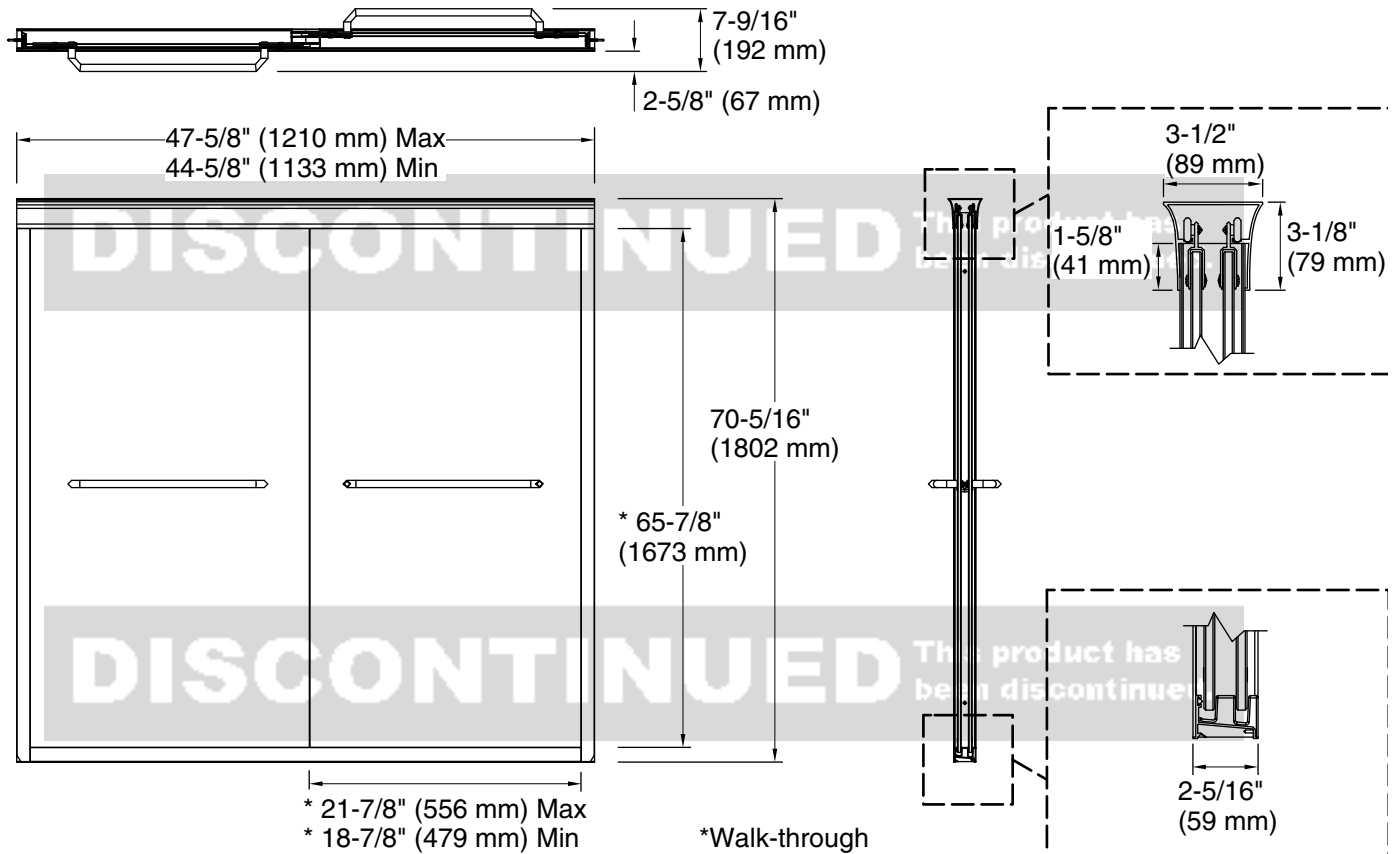

Technical Information

All product dimensions are nominal.

Installation type: For shower base installation

Opening style: Sliding/Bypass

Opening Width -
Min: 44-5/8" (1133 mm)

Opening Width -
Max: 47-5/8" (1210 mm)

Walk-through - Min: 18-7/8" (479 mm)

Walk-through - Max: 21-7/8" (556 mm)

Base-To-Wall
Radius - Max: 1/2" (13 mm)

Glass thickness: 3/8" (10 mm)

Glass coating: CleanCoat®

Notes

Install this product according to the installation guide.

The vertical opening should be a minimum of 72-1/16" (1830 mm) to allow for installation clearance.