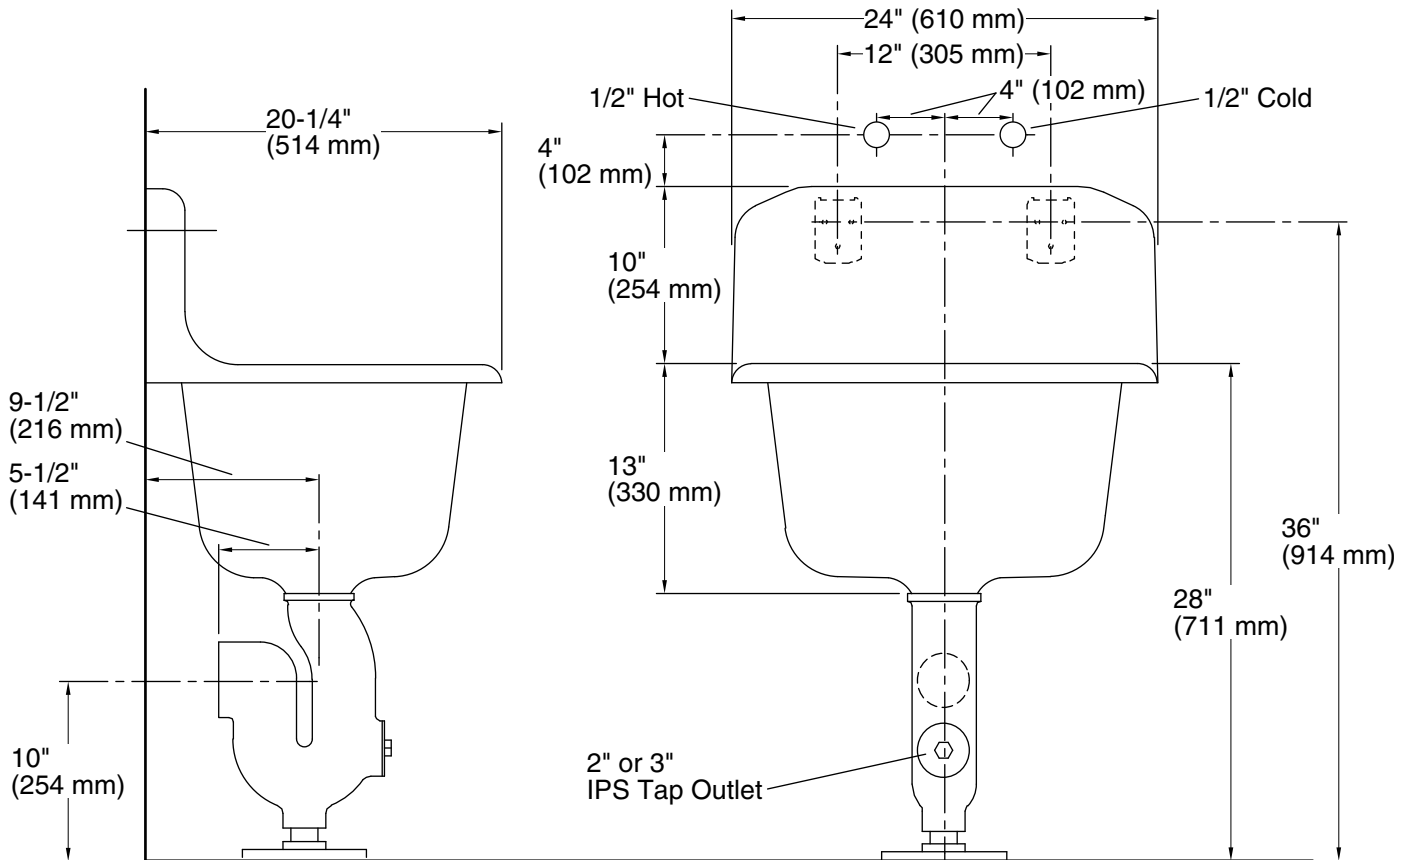

Technical Information

All product dimensions are nominal.

Bowl configuration:	Single
Installation:	Top-mount
Bowl area (Only):	Width: 20" (508 mm) Bowl depth: 16" (406 mm) Water depth: 12" (305 mm)
Drain hole:	3-1/8" (80 mm)

Notes

Install this product according to the installation instructions.

WARNING: Risk of personal injury. The rim guard has sharp edges. Use caution when handling.

IMPORTANT: This product is not intended for installation in a residential setting.