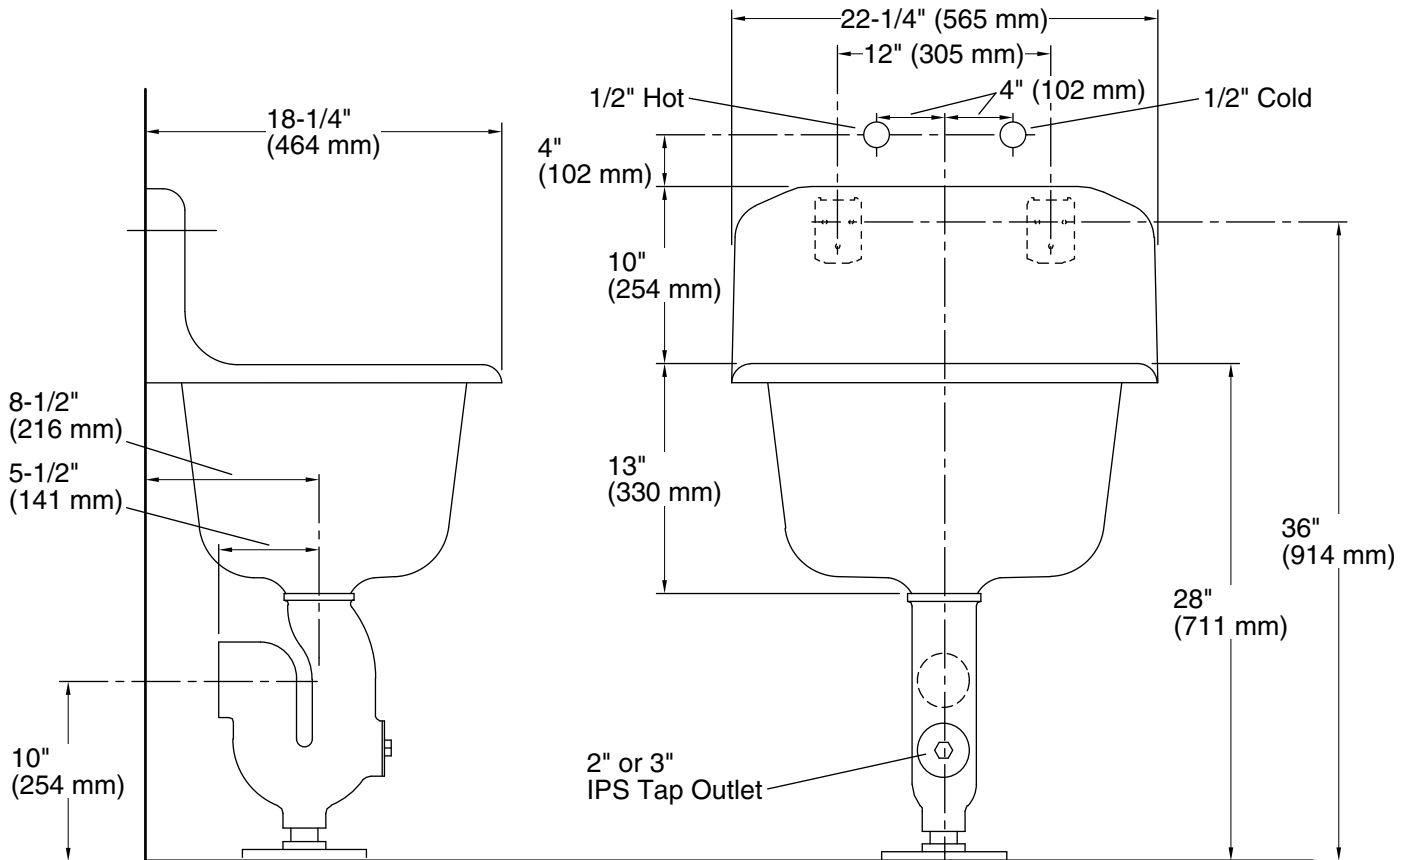

Technical Information

All product dimensions are nominal.

Bowl configuration:	Single
Installation:	Top-mount
Bowl area (Only):	Length: 18" (457 mm) Width: 14" (356 mm) Water depth: 12" (305 mm)
Number of deck holes:	2
Drain hole:	3-1/8" (80 mm)

Notes

Install this product according to the installation instructions.

WARNING: Risk of personal injury. The rim guard has sharp edges. Use caution when handling.

IMPORTANT: This product is not intended for installation in a residential setting.