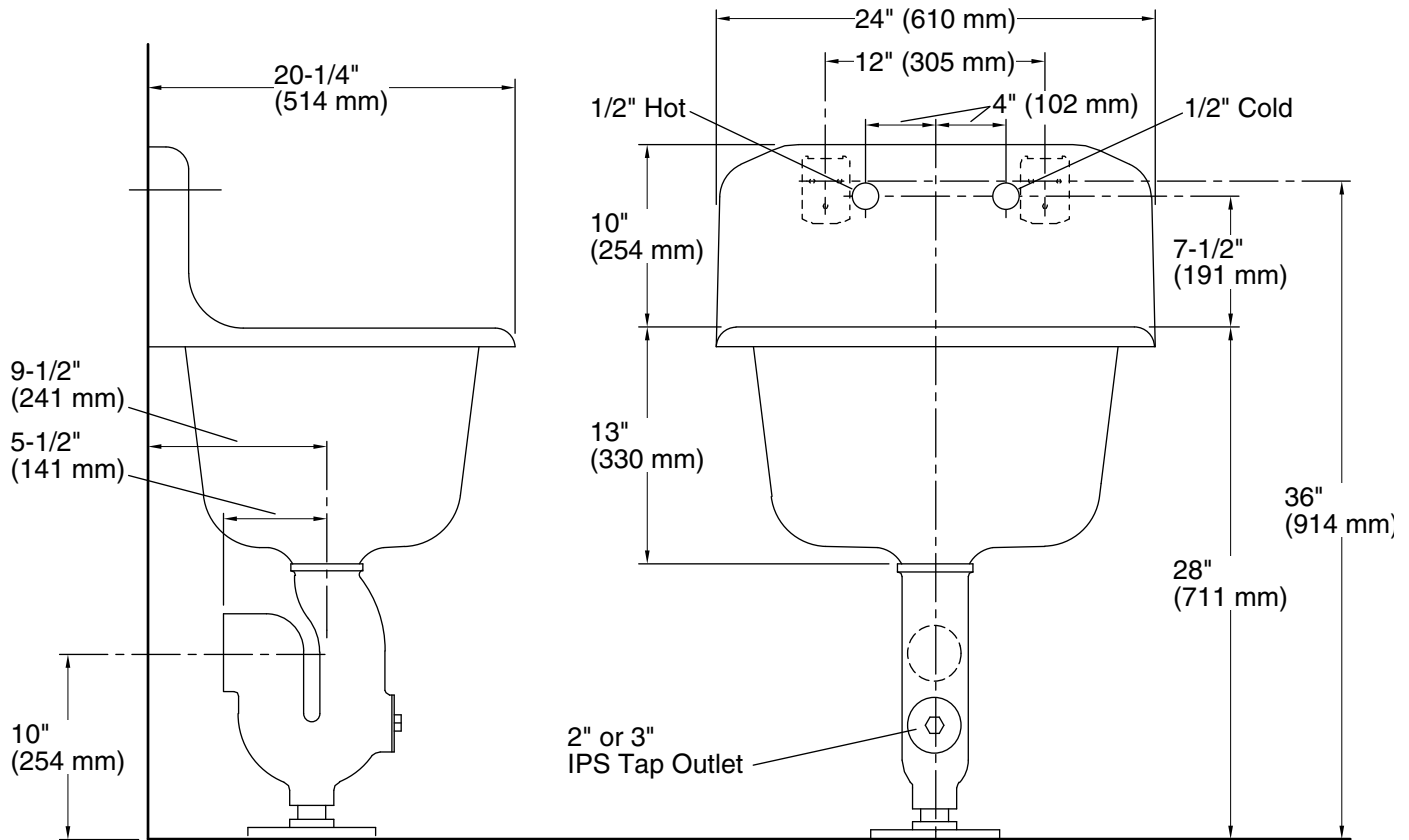

Technical Information

All product dimensions are nominal.

Bowl configuration:	Single
Installation:	Top-mount
Bowl area:	Length: 20" (508 mm) Width: 16" (406 mm) Water depth: 12" (305 mm)
Number of deck holes:	2
Faucet hole spacing:	8" (203 mm)
Faucet hole(s):	1-1/2" (38 mm)
Drain hole:	3-1/8" (80 mm)