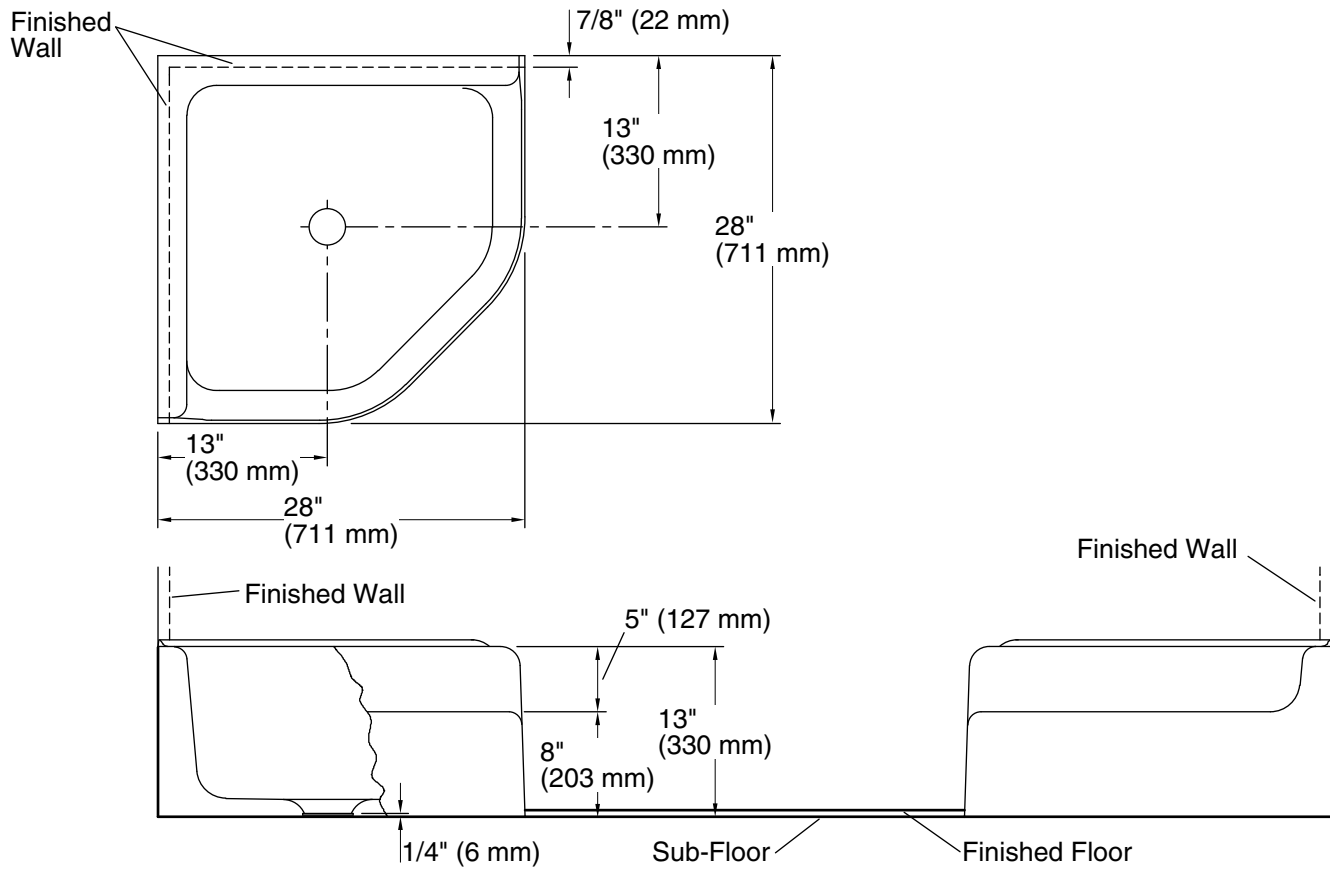

## Features

- 28"L x 28"W.
- Constructed of KOHLER® Cast Iron.
- Rim guard is not included.

### Technical Information

All product dimensions are nominal.

- Bowl configuration: Single
- Installation: Corner
- Bowl area (Only): Length: 23" (584 mm)  
Width: 23" (584 mm)  
Water depth: 6-3/4" (171 mm)
- Drain hole: 2-7/8" (73 mm)