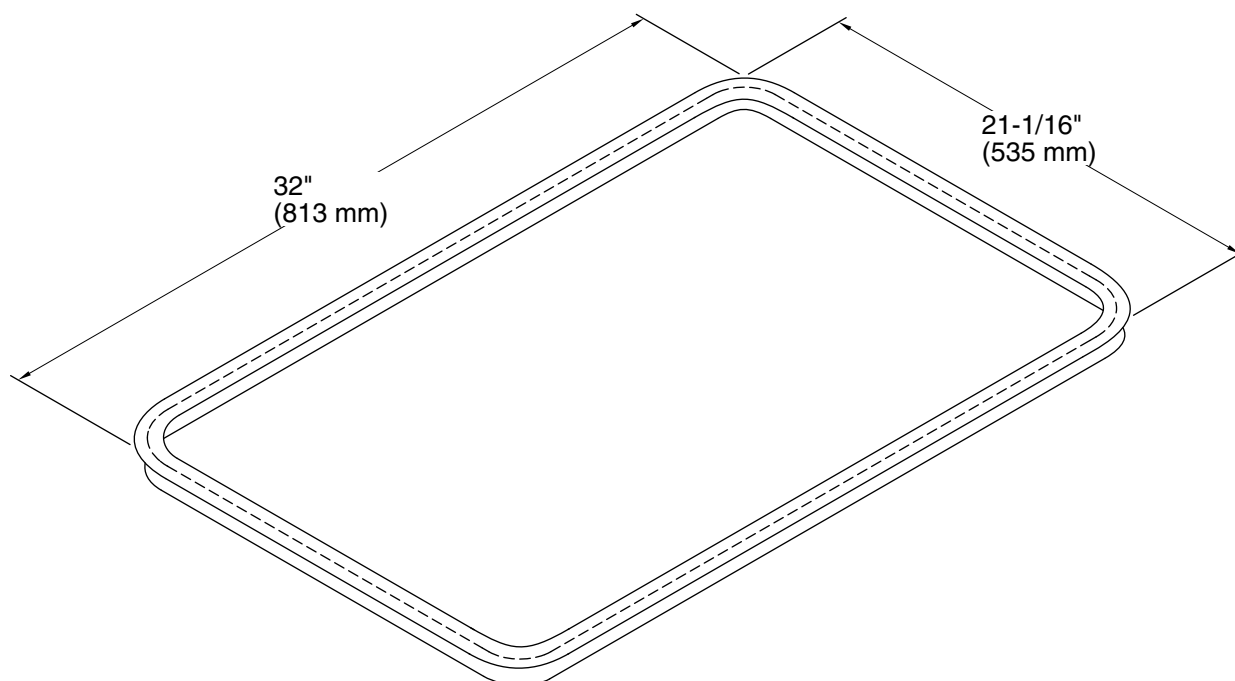

Technical Information

All product dimensions are nominal.

Installation: Top-mount

Notes

Install this product according to the installation instructions.