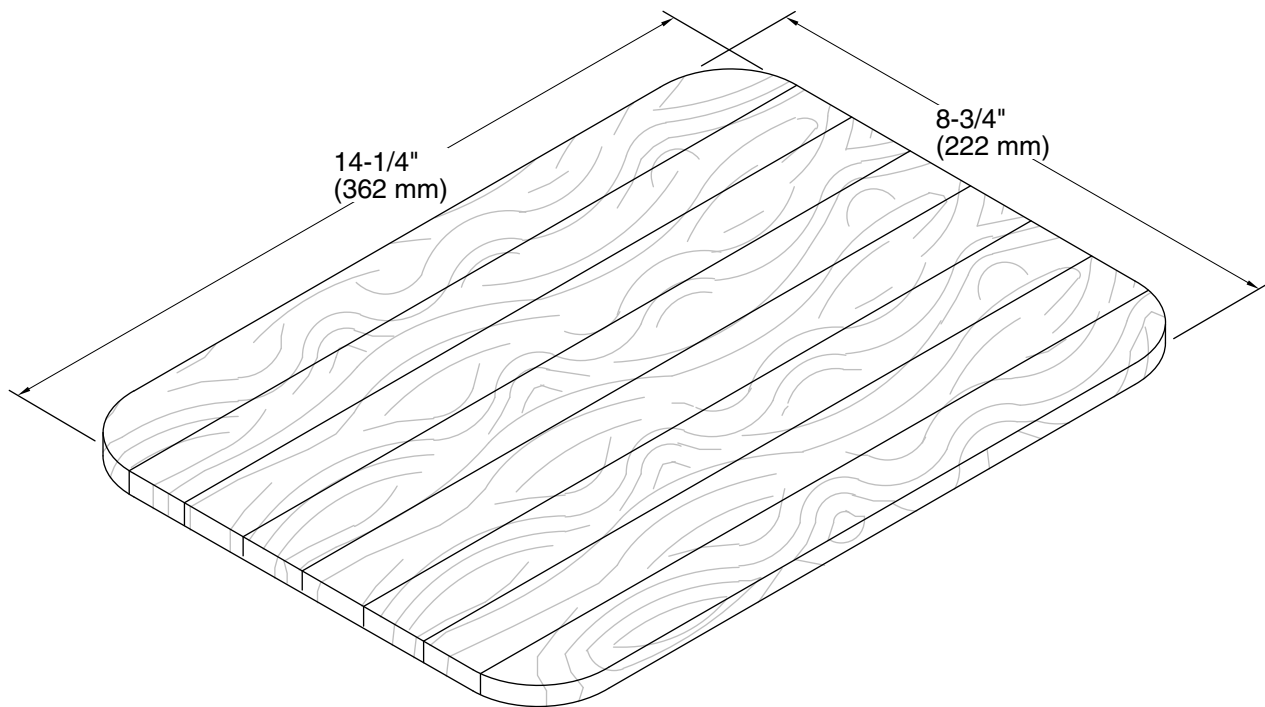

Features

- Fits over the K-5931 and K-5932 Executive Chef top-mount and tile-in kitchen sinks.
- Durable hardwood construction.
- Provides a workstation for quick and easy prep work.

Codes/Standards

EPA TSCA Title VI

KOHLER® One-Year Limited Warranty

See website for detailed warranty information.

Technical Information

All product dimensions are nominal.

Material: Wood