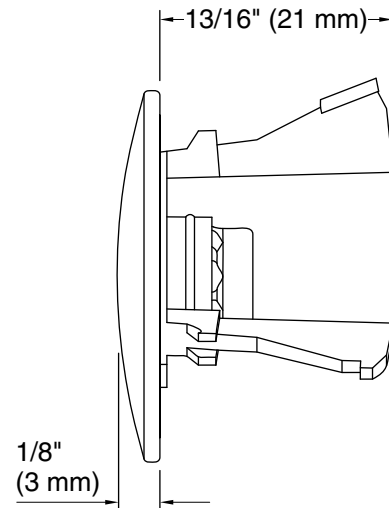

Iron Plains®
Overflow cap for Iron Plains® bathroom sinks
K-6324

Technical Information

All product dimensions are nominal.

Material: Plastic

Notes

Install this product according to the installation instructions.