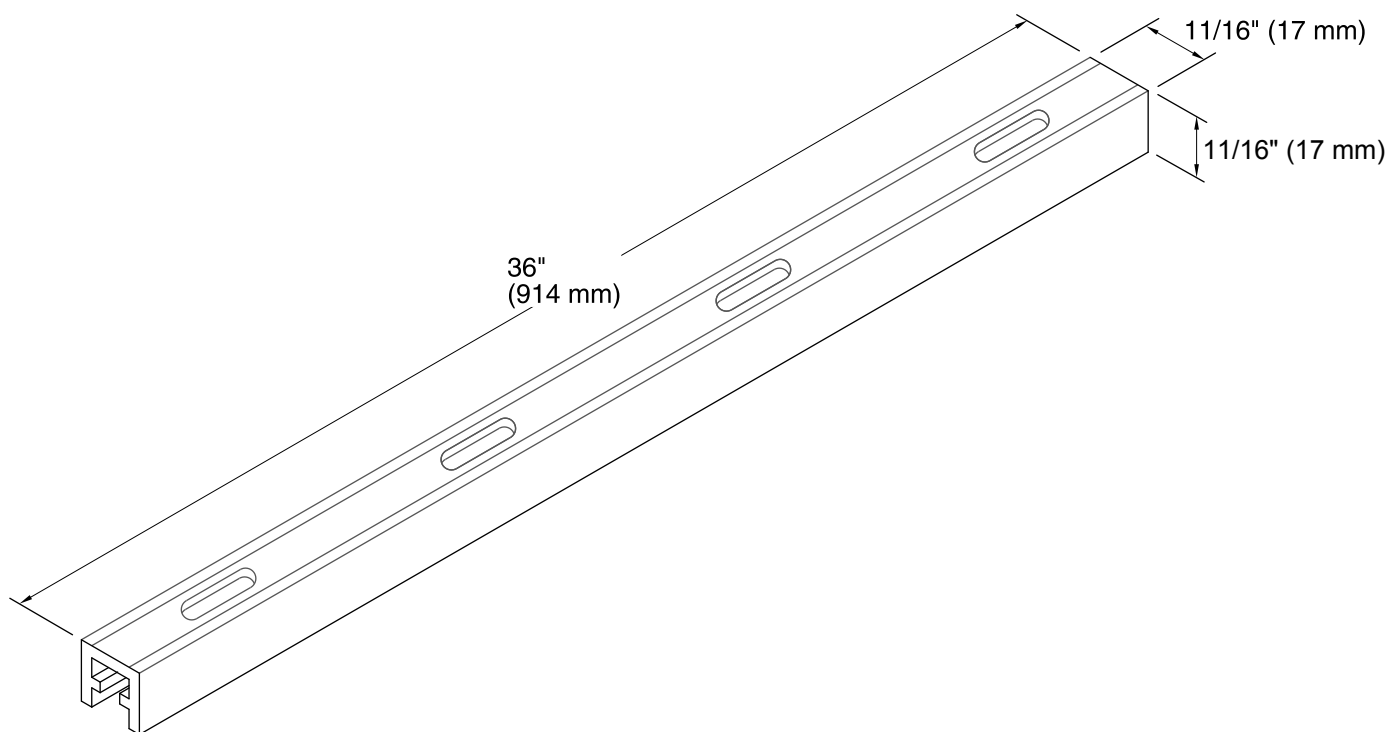

36" Under-mount Sink Kit K-5807

Features

- Includes rails, brackets, and hardware for mounting 36-inch under-mount sinks.

Codes/Standards

None Applicable

KOHLER® One-Year Limited Warranty

See website for detailed warranty information.

Technical Information

All product dimensions are nominal.