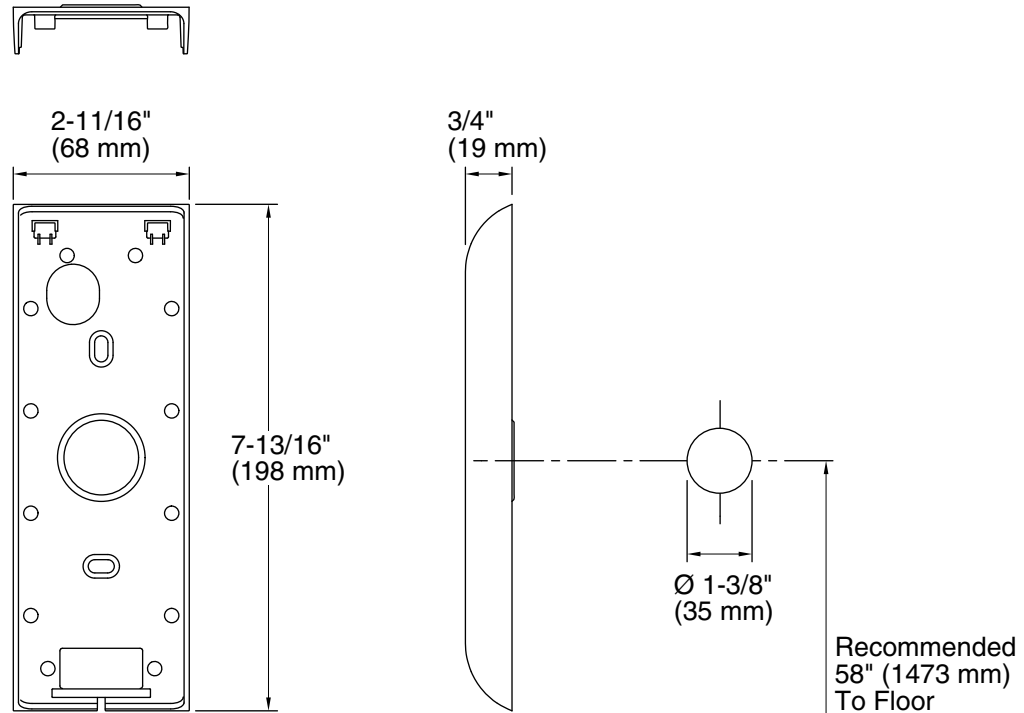

	BL	Matte Black
---	----	-------------

Technical Information

All product dimensions are nominal.

Drain included: No

Notes

Install this product according to the installation guide.