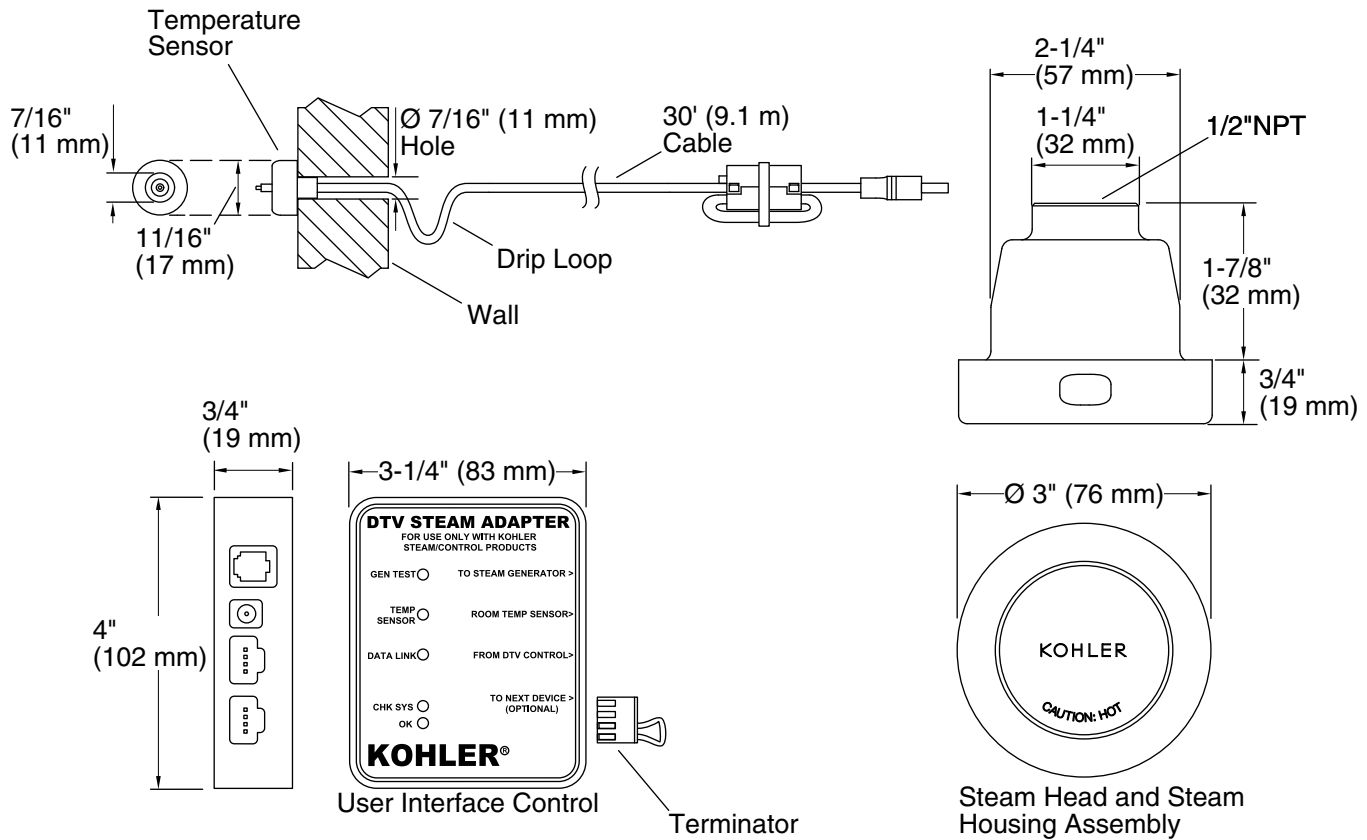

Technical Information

All product dimensions are nominal.

Drain included: No

Notes

Install this product according to the installation guide.

CAUTION: Risk of scalding. Do not locate the steam head near a seat or bench, as the steam head is hot during operation and may scald the user if touched.

The temperature sensor should be mounted on the wall opposite the steam head. The steam head should be located as far from the seating area as possible.

Locate the steam head 6" (152 mm) above the floor and at least 4-1/2" (114 mm) from the threshold.