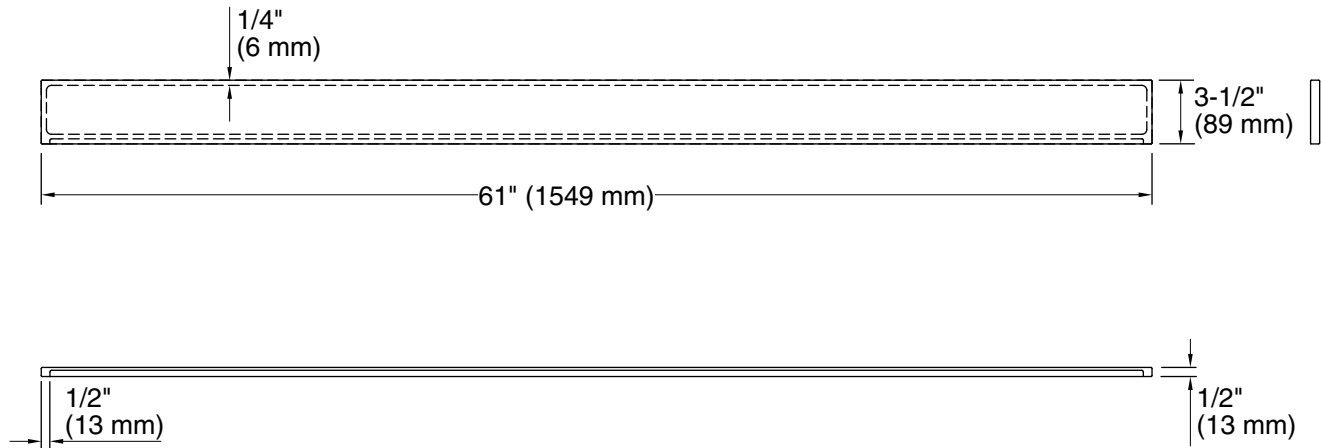

Technical Information

All product dimensions are nominal.
Installation: Vanity top/ITB

Notes

Install this product according to the installation instructions.