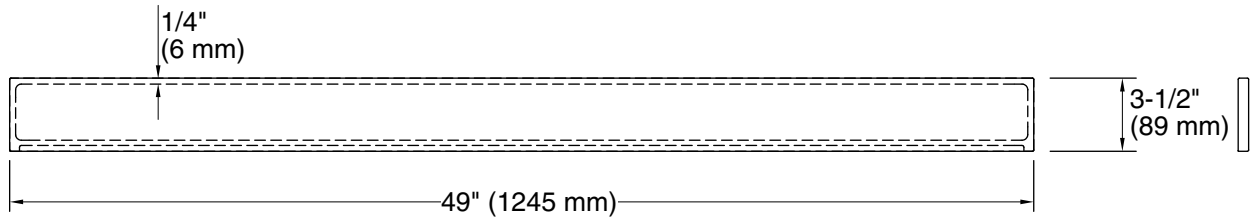

### Technical Information

All product dimensions are nominal.  
Installation: Vanity top/ITB