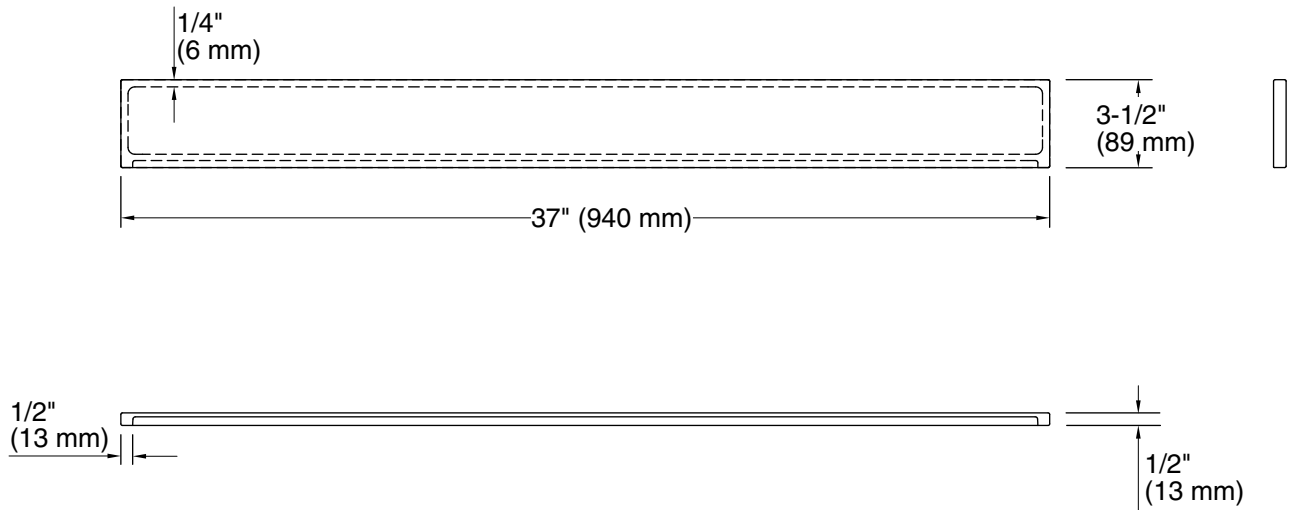

Technical Information

All product dimensions are nominal.
Installation: Vanity top/ITB

Notes

Install this product according to the installation instructions.