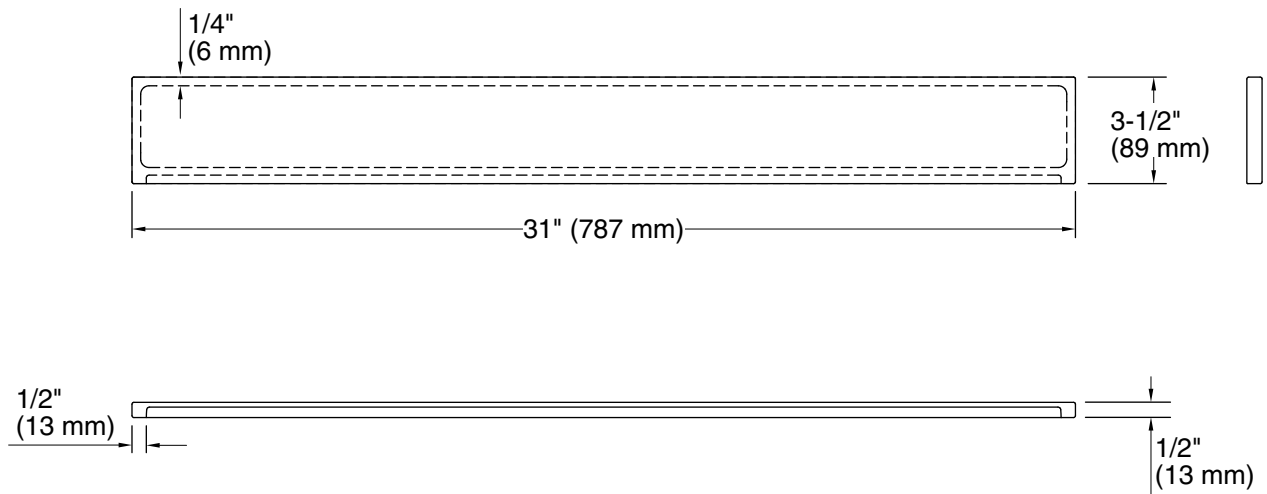

### Technical Information

All product dimensions are nominal.  
Installation: Vanity top/ITB