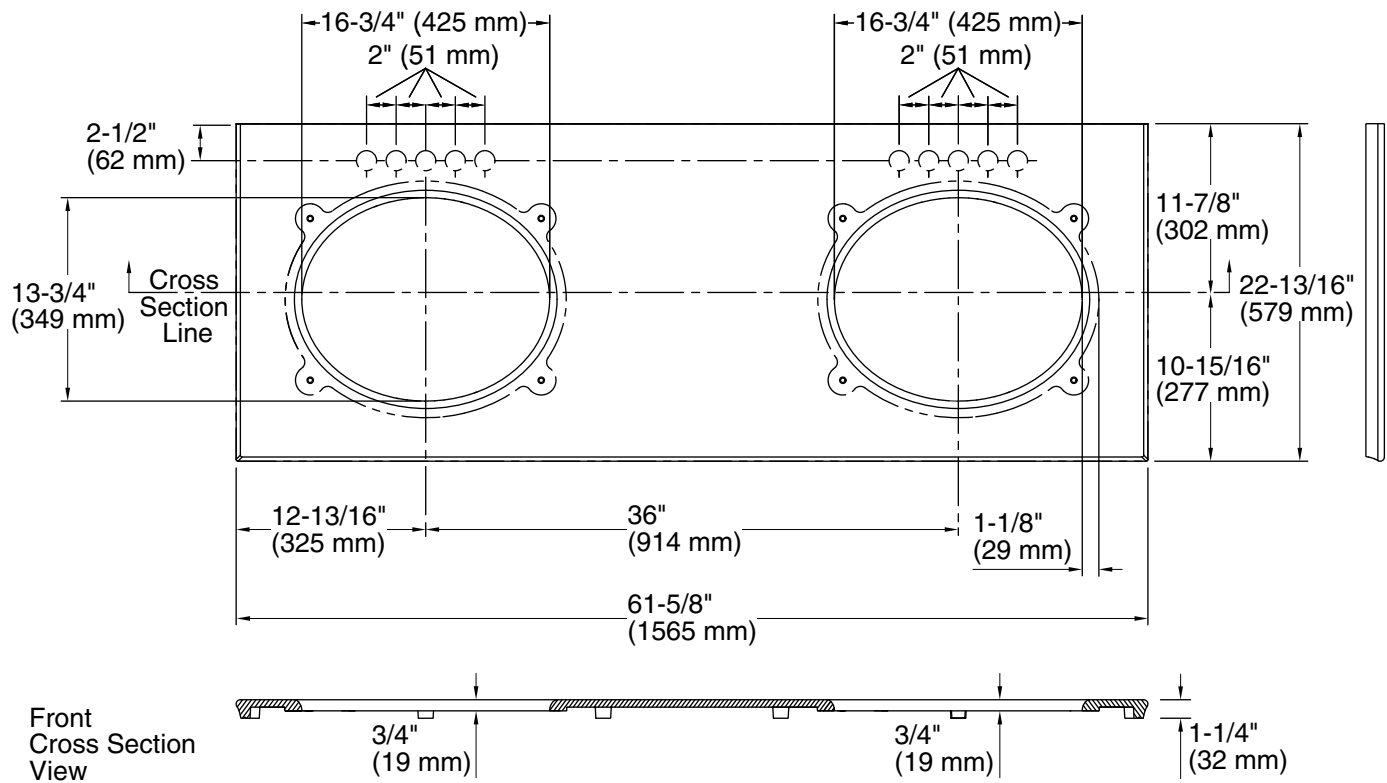

Technical Information

All product dimensions are nominal.

Bowl configuration: Double equal

Installation: Vanity top/ITB

Bowl area (Left): Length: 16-3/4" (425 mm)
Width: 13-3/4" (349 mm)

Bowl area (Right): Length: 16-3/4" (425 mm)
Width: 13-3/4" (349 mm)

Notes

Install this product according to the installation instructions.

Observe all local plumbing and building codes.

This countertop is designed to be installed with a KOHLER or standard-size vanity.

Faucet hole and sink-mounting locations are marked on the underside of the countertop.