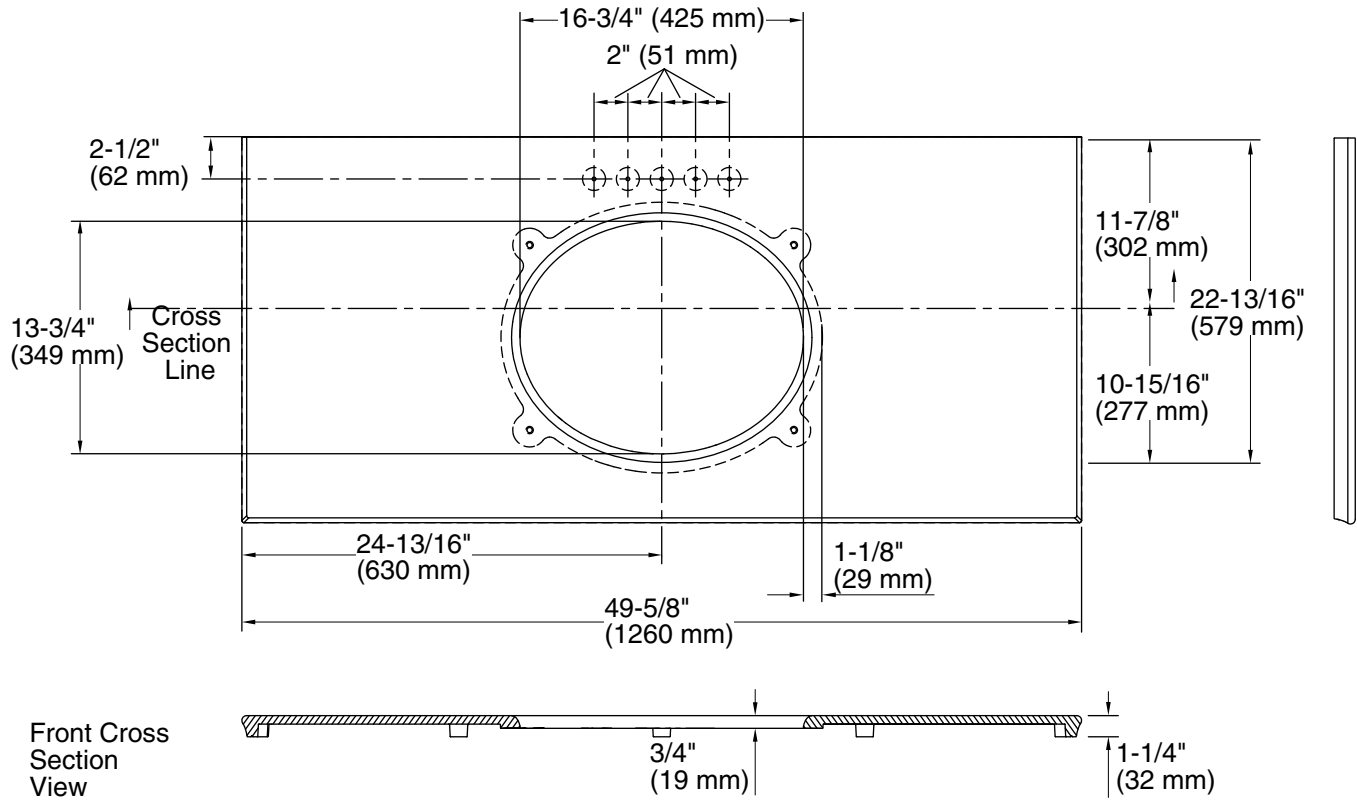

Features

- Pairs with KOHLER Verticyl oval under-mount bathroom sinks or other KOHLER 17- x 14-inch oval under-mount bathroom sinks.
- Pilot holes for single, 4-inch centerset, and 8-inch wideset faucets.
- Sculpted edge.
- Coordinates with the industry-standard 48-inch vanities in the KOHLER® Tailored vanity collection.
- Field trimmable for alcove and corner installations.
- Optional side and backsplashes available (sold separately).

Material

- Solid surface.

Installation

- Vanity top.
- Includes mounting hardware for sink.
- Accommodates single, 4-inch, and 8-inch center faucet configurations.

Required Products/Accessories

K-2881 Under-mount Bathroom Sink

Technical Information

All product dimensions are nominal.

Bowl configuration: Single

Installation: Vanity top/ITB

Bowl area (Only): Length: 16-3/4" (425 mm)
 Width: 13-3/4" (349 mm)

Notes

Install this product according to the installation instructions.

Observe all local plumbing and building codes.

This countertop is designed to be installed with a KOHLER or standard-size vanity.

Faucet hole and sink-mounting locations are marked on the underside of the countertop.