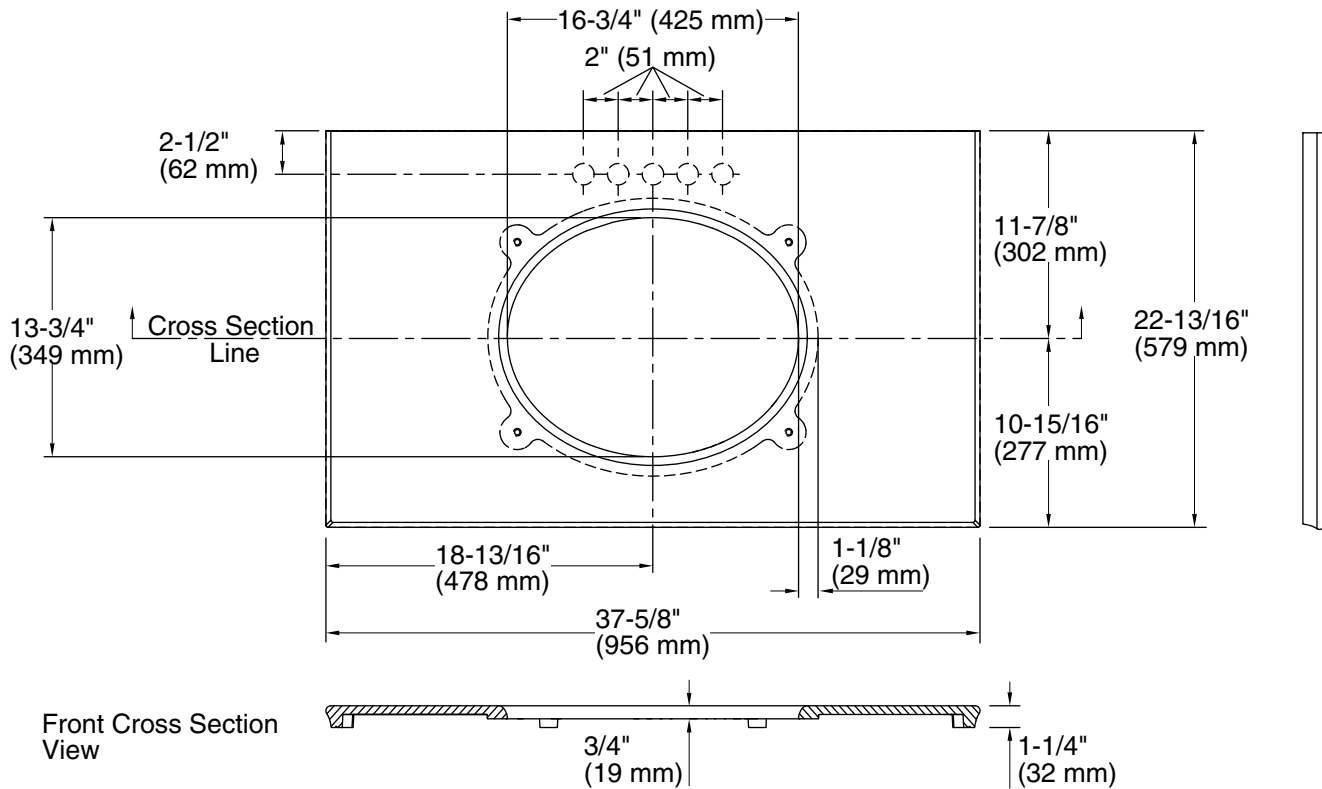

### Technical Information

All product dimensions are nominal.

Bowl configuration: Single

Installation: Vanity top/ITB

Bowl area (Only): Length: 16-3/4" (425 mm)  
 Width: 13-3/4" (349 mm)