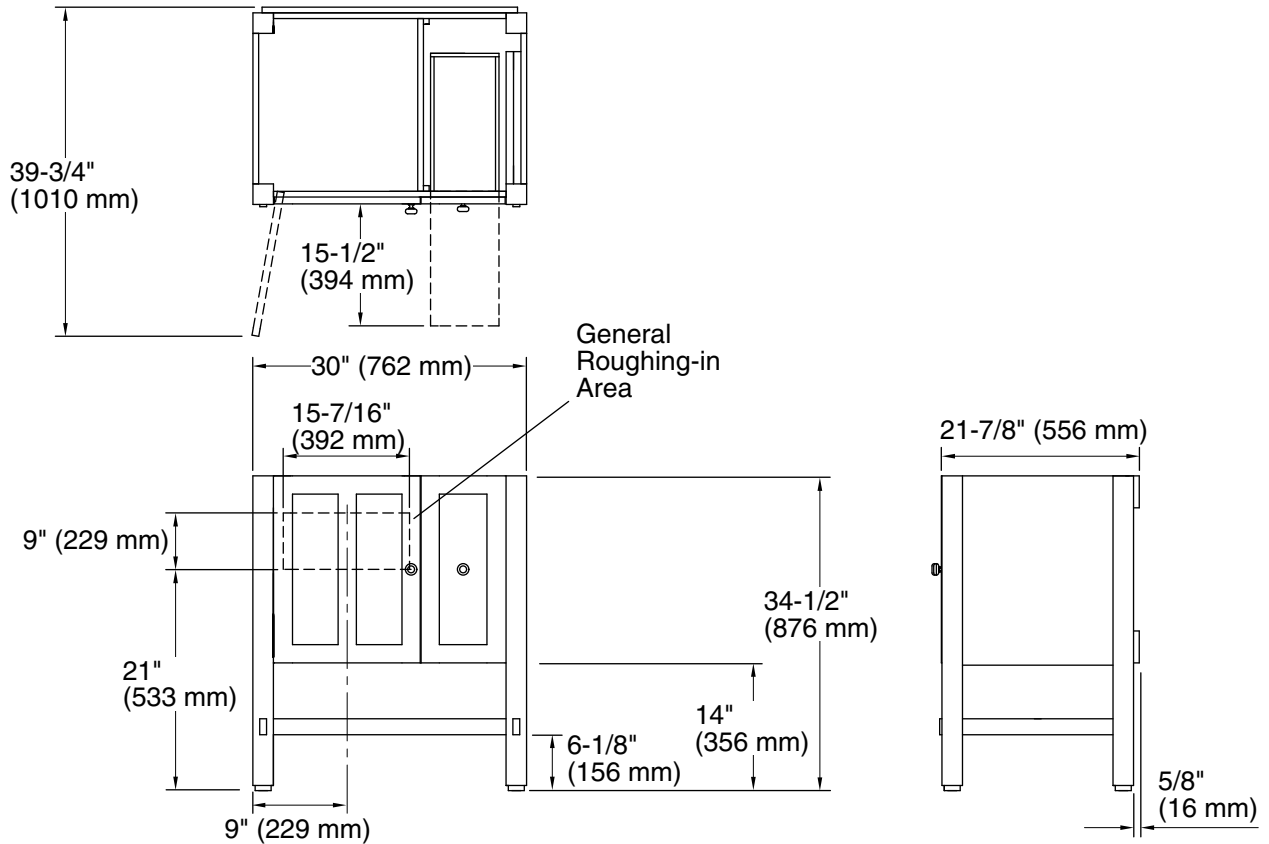

Technical Information

All product dimensions are nominal.

Vanity type: Standard

Notes

Install this product according to the installation guide.

The finished wall must be straight and plumb to ensure proper support of the vanity and alignment of the sink and door.

To properly support the weight of the vanity and sink, secure to stud framing or 2x6 bracing behind the finished wall.

Select 250 lb (113.4 kg) load bearing 5/16" lag bolts with a length to clear obstacles in the wall and 5/16" washers.