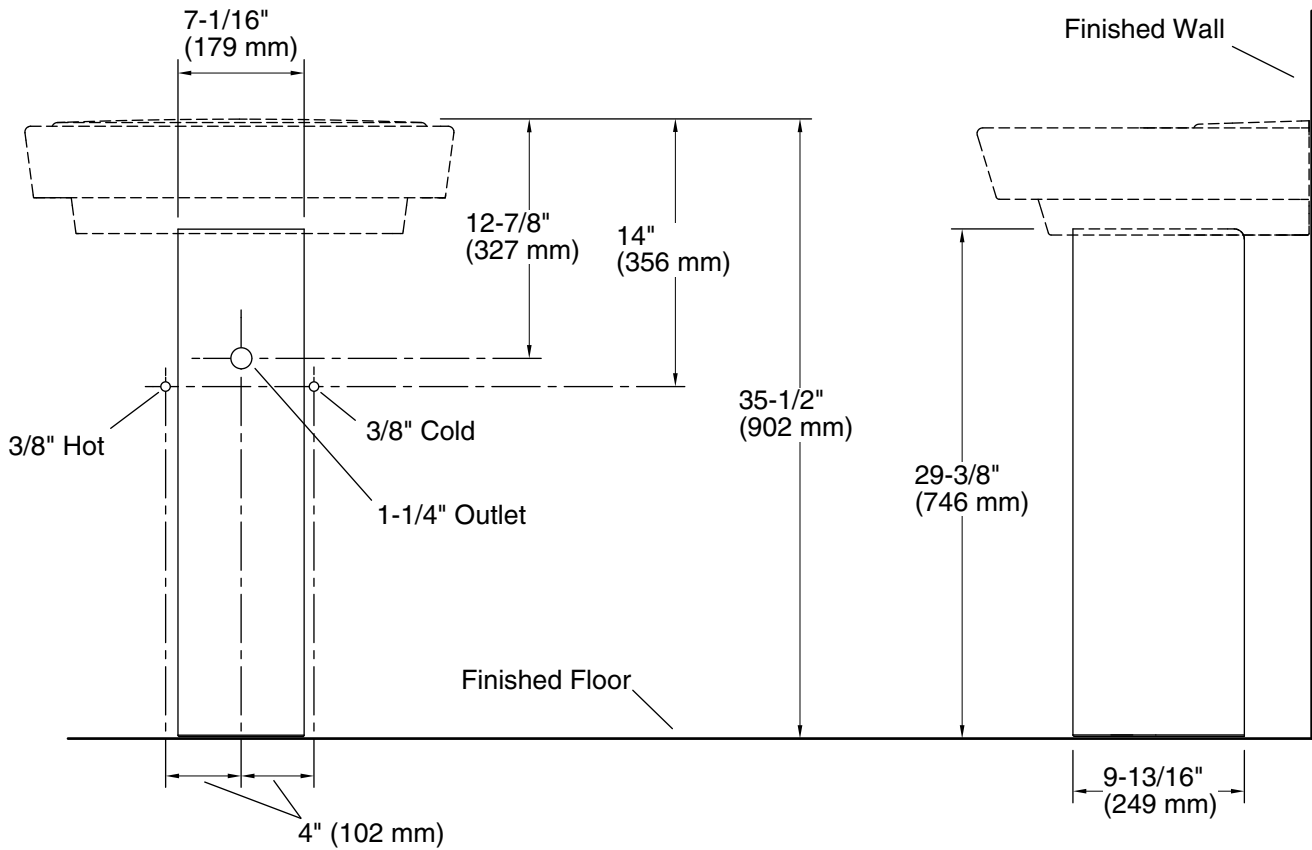

Features

- Combines with K-5027 or K-5026 basins to create the K-5152 or K-5129 Rêve pedestal sink.
- Coordinates with other products in the Rêve collection.

Material

- Fireclay.

Installation

- Pedestal.

Recommended Products/Accessories

Color	Code	Description
	0	White
	HW1	Honed White
	96	Biscuit

Technical Information

All product dimensions are nominal.

Installation: Pedestal

Notes

Install this product according to the installation instructions.