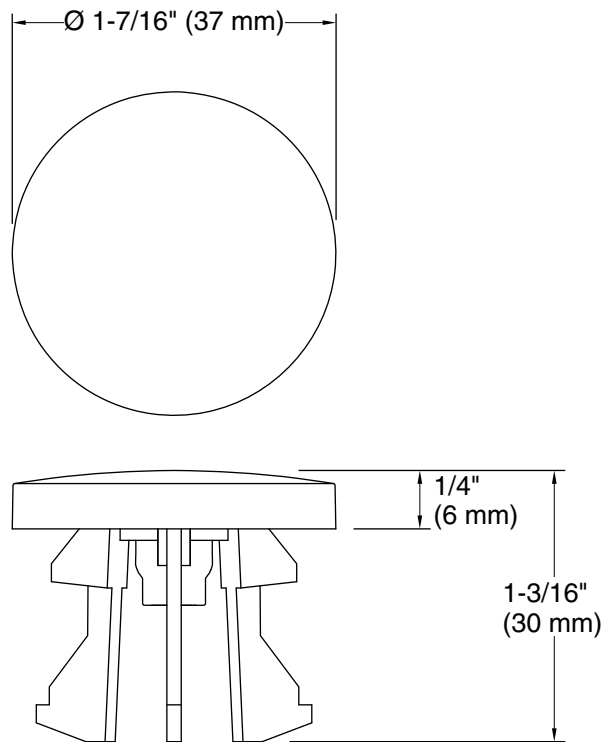

Features

- Overflow cap attractively conceals drain while still allowing water to exit the sink.
- For use with Escale, Rêve™, Leaf™, Fit™, and Ronde™ sinks.
- Coordinates with other products in the Escale collection.

Technical Information

All product dimensions are nominal.

Material: Metal

Notes

Install this product according to the installation guide.