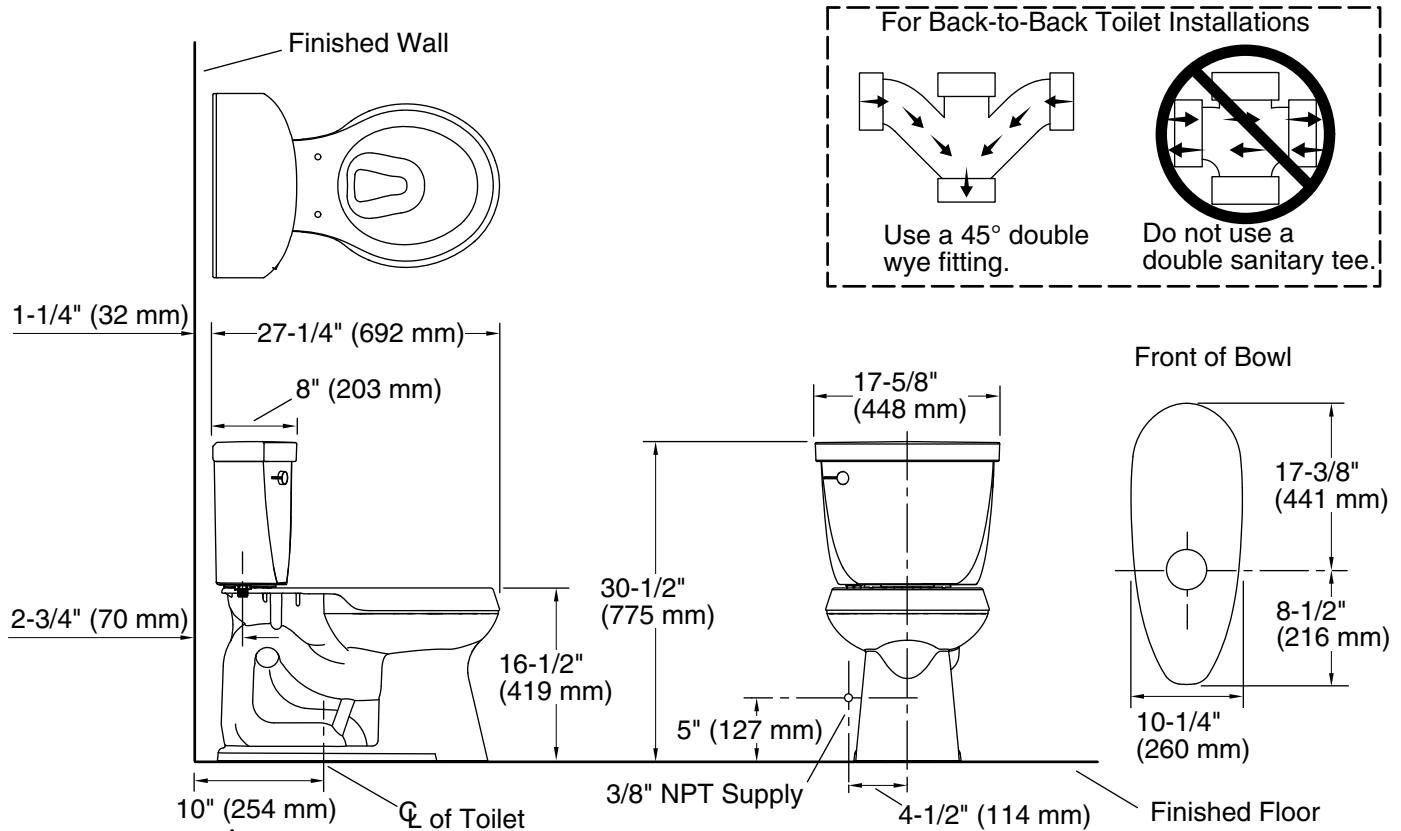

Cimarron® Comfort Height®

Two-piece round-front chair height toilet

K-3851

Features

- Two-piece design.
- Round-front bowl offers an ideal solution for smaller baths and powder rooms.
- Comfort Height® feature offers chair-height seating that makes sitting down and standing up easier for most adults.
- 1.28 gpf (4.8 lpf).
- 2-1/8" (54 mm) fully-glazed trapway.
- Left-hand Polished Chrome trip lever.
- Combination consists of the K-4829 bowl and the K-4166 tank.
- Coordinates with other products in the Cimarron collection.

Available Colors/Finishes

Color tiles intended for reference only.

Color	Code	Description
	0	White
	96	Biscuit

Technical Information

All product dimensions are nominal.

Toilet type:	Two-piece, Floor-mount
Waste Outlet:	Floor
Bowl shape:	Round-front
Flush type:	AquaPiston®
Trap passageway:	2-1/8" (54 mm)
Water Consumption	
Full:	1.28 gpf (4.8 lpf)
Water surface size:	11" x 8-3/4" (279 mm x 222 mm)
Rim to water surface:	5-1/4" (133 mm)
Rough-in:	10" (254 mm)
Seat-mounting holes:	5-1/2" (140 mm)

Notes

Install this product according to the installation instructions.

For back-to-back toilet installations: Use only a 45° double wye fitting.

ADA compliant when installed to the specific requirements of these regulations.

Plumbing codes may require elongated toilets and elongated, open-front seats in public bathrooms.

Accessibility standards may require controls to be located on the open side of the toilet.