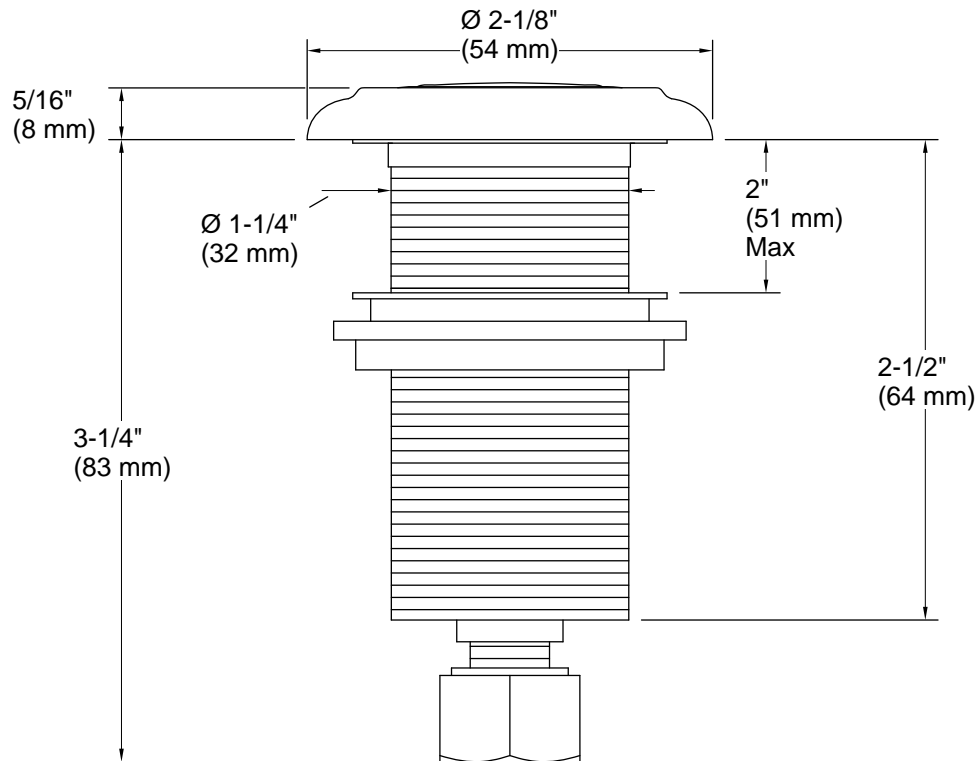

Features

- Air switch easily mounts to your sink or countertop
- Provides a decorative alternative to conventional wall-mount toggle switch
- Coordinates with traditional-style faucets
- Includes button and 6' (1829 mm) air line

Technical Information

All product dimensions are nominal.

Material: Brass/Plastic