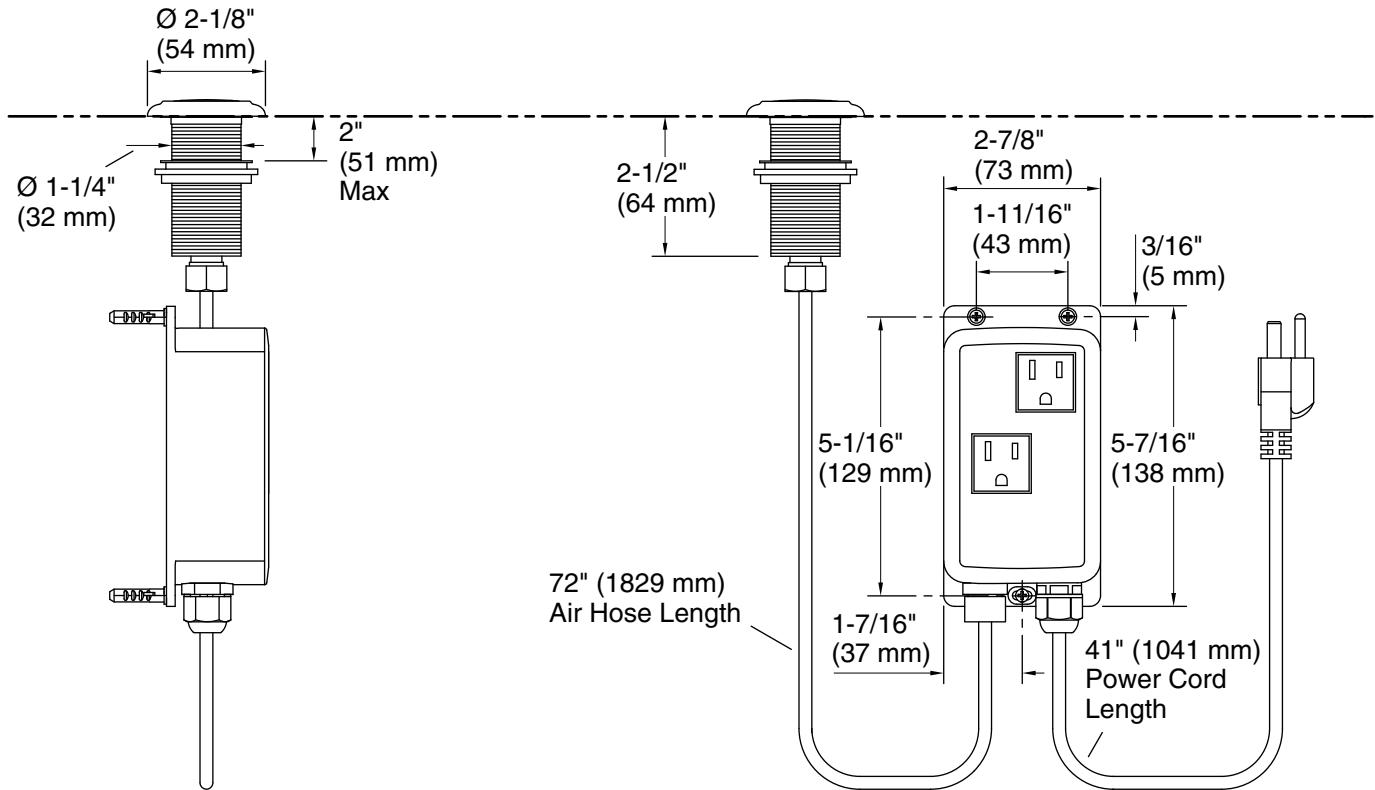

Required Electrical Service

Technical Information

All product dimensions are nominal.

Installation Type: Deck-mount

Material: Brass/Plastic