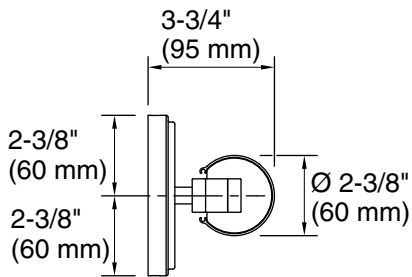

## Installation

- Requires a 4" W (102 mm) x 1-1/2" D (38 mm) octagonal electrical outlet box

## Technical Information

All product dimensions are nominal.

Material: Polymer, Steel, Aluminum  
Lighting Type: Integrated LED  
Socket Type: LED Integrate  
Number of Shades: 1  
Shade Type: Frosted Plastic  
Hanging Type: Non-hanging  
Electrical component rating: LED: 60 Hz, 26 W, 2619 Lumens