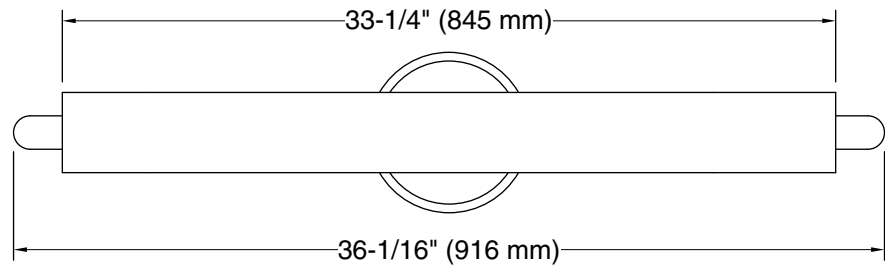

## Installation

- Requires a 4" W (102 mm) x 1-1/2" D (38 mm) octagonal electrical outlet box

## Technical Information

All product dimensions are nominal.

Material: Polymer, Steel, Aluminum  
Lighting Type: Integrated LED  
Socket Type: LED Integrate  
Number of Shades: 1  
Shade Type: Frosted Plastic  
Hanging Type: Non-hanging  
Electrical component rating: LED: 60 Hz, 26 W, 2619 Lumens