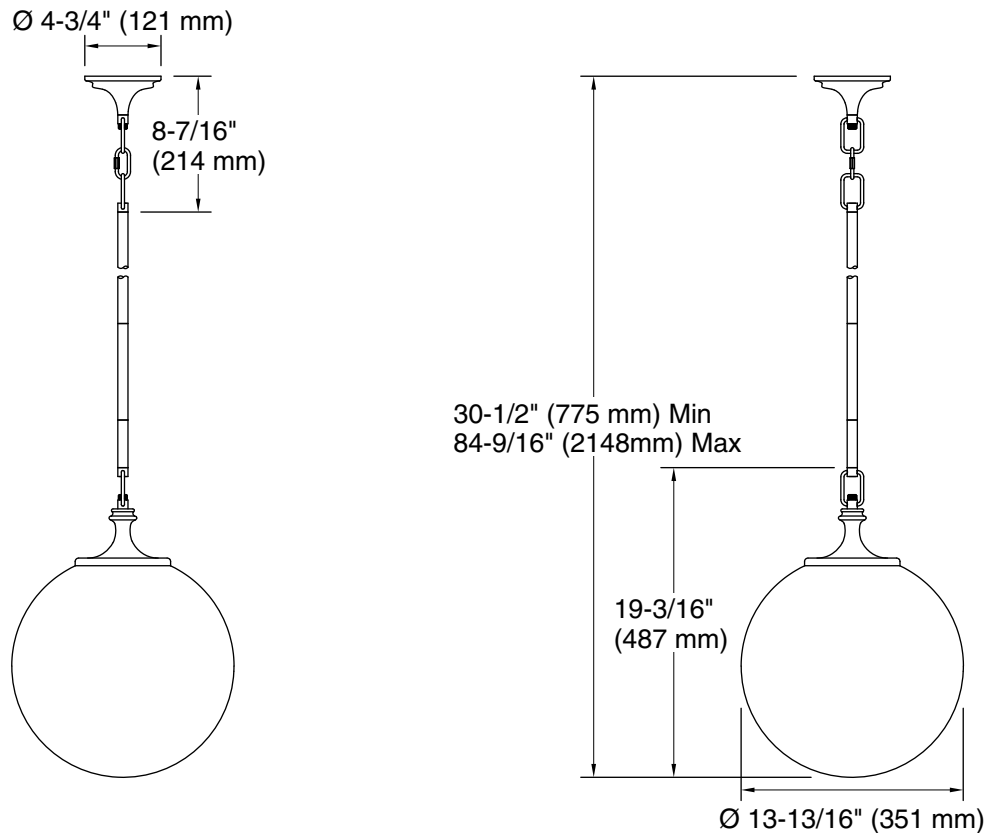

Features

- Globular glass shades extend from rods with flared metal detail in elegant transitional designs suited for any room
- Coordinates with other products in the Bellera collection
- Requires bulb with medium (E26) base; type G bulb recommended (sold separately)
- Suitable for damp locations, per UL 1598
- Includes installation hardware

Color	Code	Description
	SNL	Polished Nickel
	2GL	Brushed Moderne Brass

Required Electrical Service

One circuit required.

120 V, 60 Hz

Technical Information

All product dimensions are nominal.

Installation Type: Ceiling-mount

Material: Steel, Aluminum, Glass

Number of Lights: 1

Lighting Type: Socket-based

Socket Type: E-26 Medium

Number of Shades: 1

Hanging Type: Downrod

Downrod Detail: 1 x 3" (76 mm), 1 x 6" (152 mm), 1 x 12" (305 mm), 2 x 18" (457 mm)

Height: 30-1/2" (774 mm) - 84-1/2" (2146 mm)