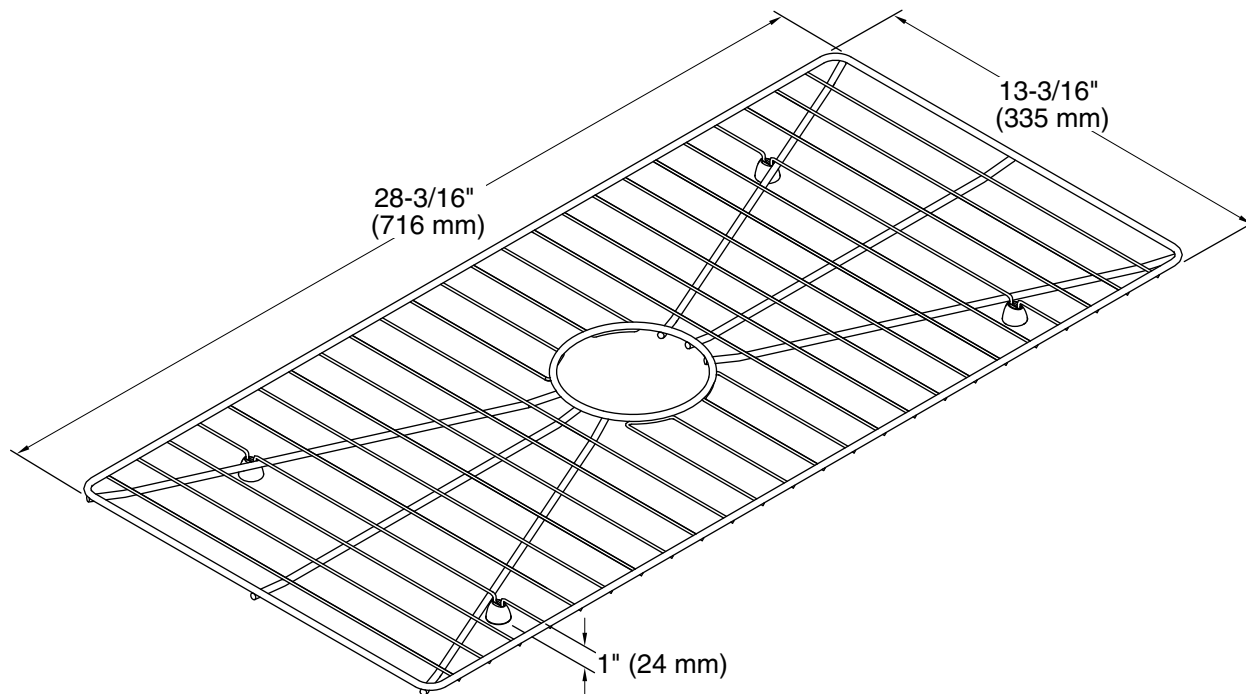

Features

- Fits in the bowl of the K-3158 Poise kitchen sink.
- Helps protect sink surface from daily wear.
- Dishwasher-safe.
- Rubber feet provide added protection.

Material

- Durable stainless steel construction.

Available Colors/Finishes

Color tiles intended for reference only.

Color	Code	Description
	ST	Stainless Steel

Technical Information

All product dimensions are nominal.

Material: Stainless Steel