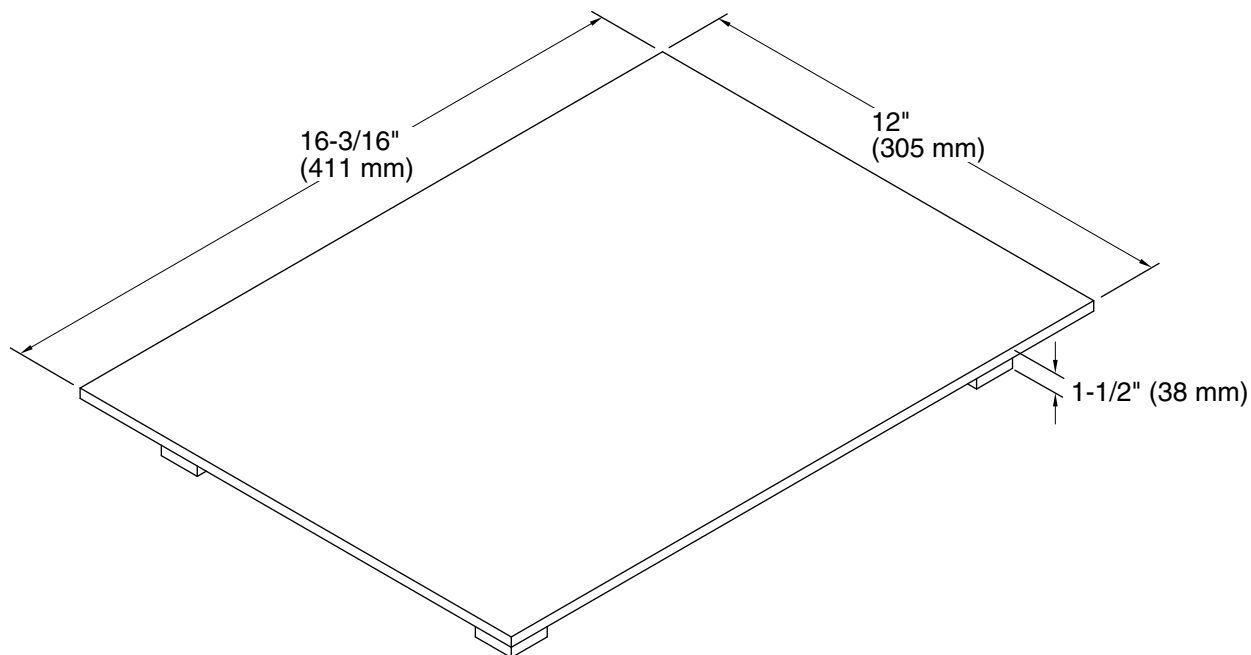

Technical Information

All product dimensions are nominal.

Material: Wood