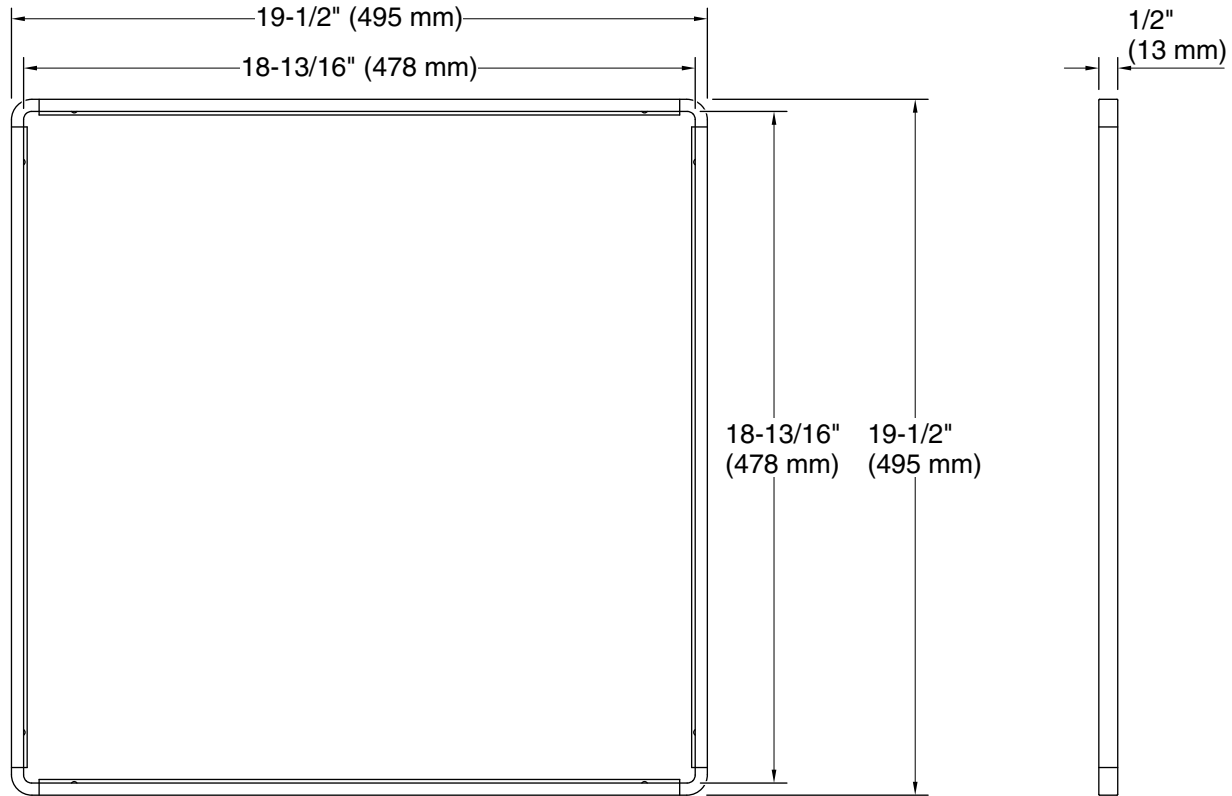

Features

- Trim is designed to fit securely around the Real Rain overhead panel
- Solid metal construction

Material

- KOHLER® finishes resist corrosion and tarnishing

Installation

- Eight piece trim assembly is connected with a series of set screws
- Mounts flush to the surface of a drop ceiling
- If using DTV+™ system the user interface must be 99693-P-NA (99693-NA does not contain Real Rain software)
- If using DTV Prompt® system must include Real Rain diverter valve and trim (K-76746 and K-76748) to actuate Deluge™ function
- Required for the K-31110, K-31110-G, and K-76728GL Real Rain overhead panels

K-31110 19" two-function overhead shower panel, 2.5 gpm
K-76728GL Overhead panel
K-31110-G 19" two-function overhead shower panel, 1.75 gpm
K-23723 Faucet cleaner

Codes/Standards

None Applicable

KOHLER® Faucet Lifetime Limited Warranty

Technical Information

All product dimensions are nominal.

Drain included: No

Notes

Install this product according to the installation instructions.