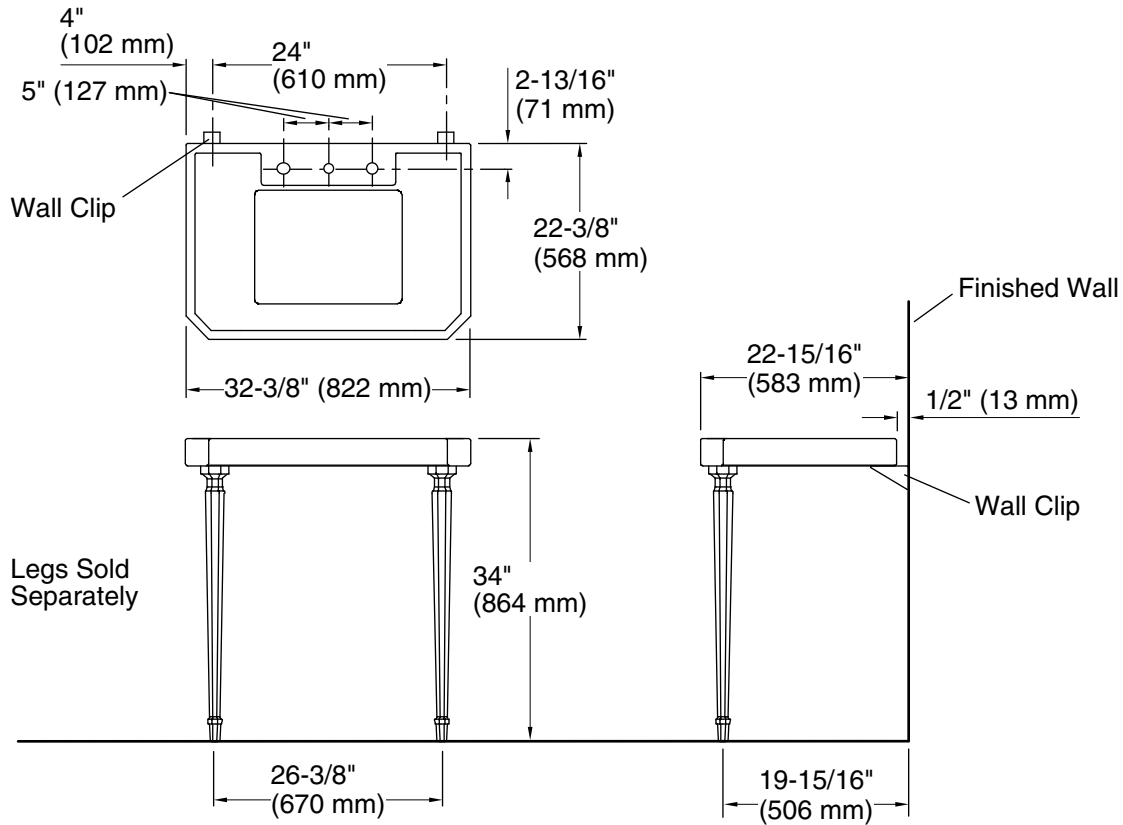

Features

- 10-inch center faucet holes.
- Precut for the K-2330-G Kathryn under-mount sink.
- Coordinates with Kathryn console legs and other products in the Kathryn collection.

Material

- Fireclay.

Required Products/Accessories

Technical Information

All product dimensions are nominal.

Notes

Install this product according to the installation guide.

Product is installed with 1/2" (13 mm) gap between wall and console table.