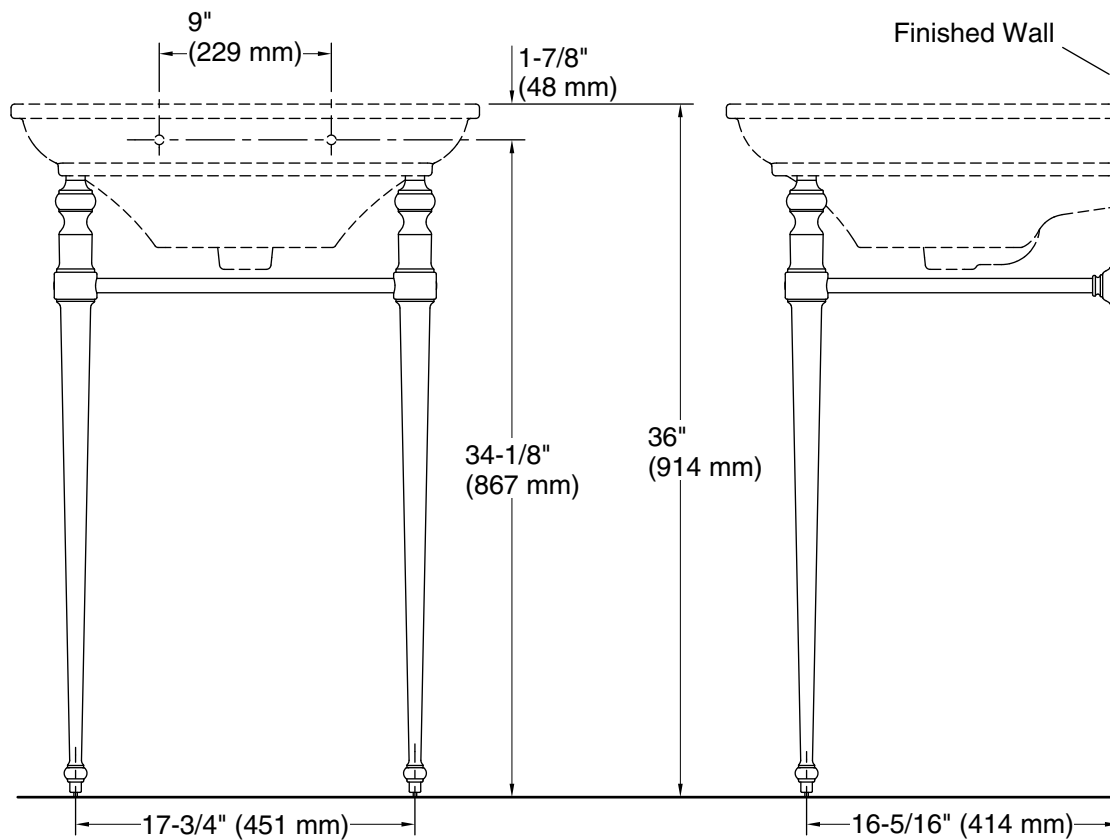

Memoirs® Stately

Console Table Legs
K-30007

Features

- Set of two legs.
- Combines with the K-29999 Memoirs Stately 24" bathroom sink for a complete console table solution.
- Includes a towel rail.
- Integrated leveling feature.
- Coordinates with other products in the Memoirs collection.

Material

- Solid brass.

Required Products/Accessories

K-29999-1 Pedestal/Console Table Bathroom Sink

or

K-29999-4 Pedestal/Console Table Bathroom Sink

or

K-29999-8 Pedestal/Console Table Bathroom Sink

THE BOLD LOOK
OF **KOHLER**®

Technical Information

All product dimensions are nominal.

Material: Brass

Notes

Install this product according to the installation instructions.