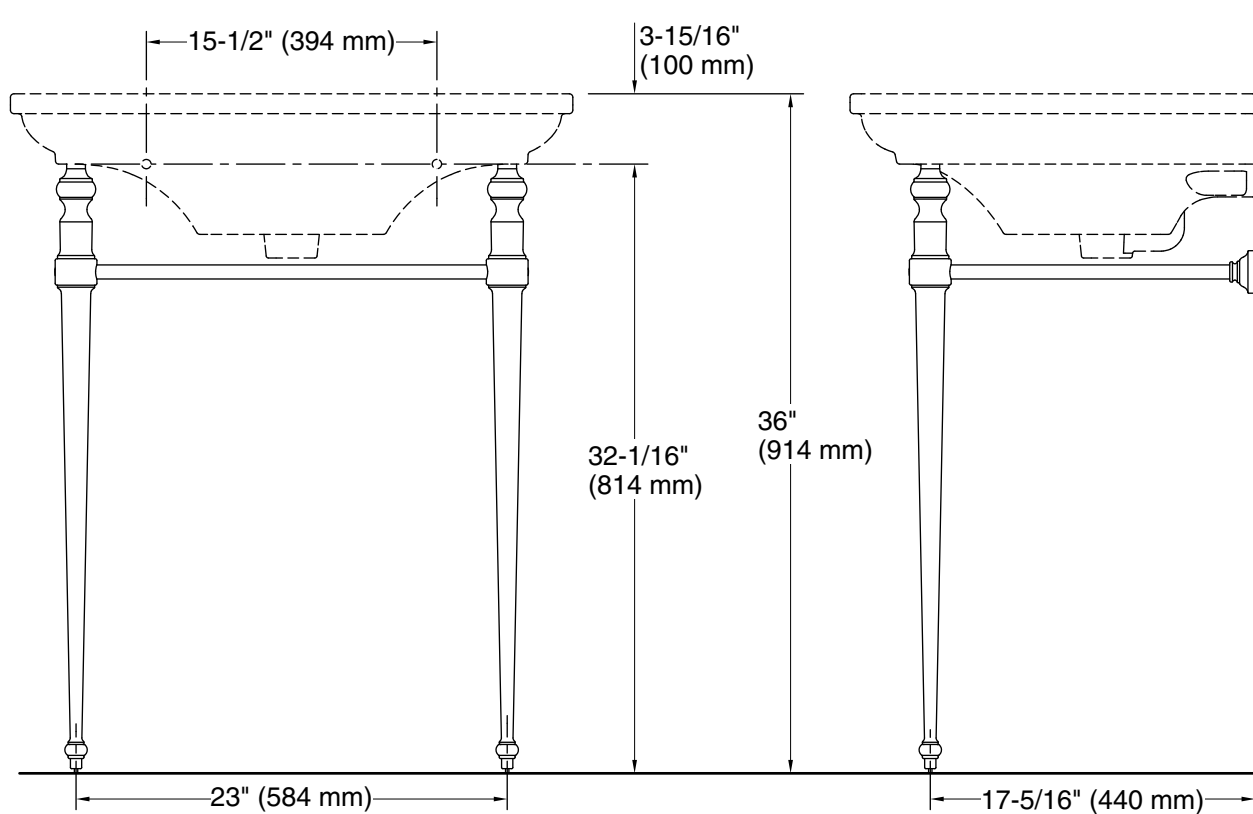

Memoirs® Stately

Console Table Legs

K-30003

Features

- Set of two legs.
- Combines with the K-2269 Memoirs Stately 30-inch bathroom sink basin for a complete console table solution.
- Includes a towel rail.
- Integrated leveling feature.
- Coordinates with other products in the Memoirs collection.

Technical Information

All product dimensions are nominal.

Material: Brass

Notes

Install this product according to the installation instructions.