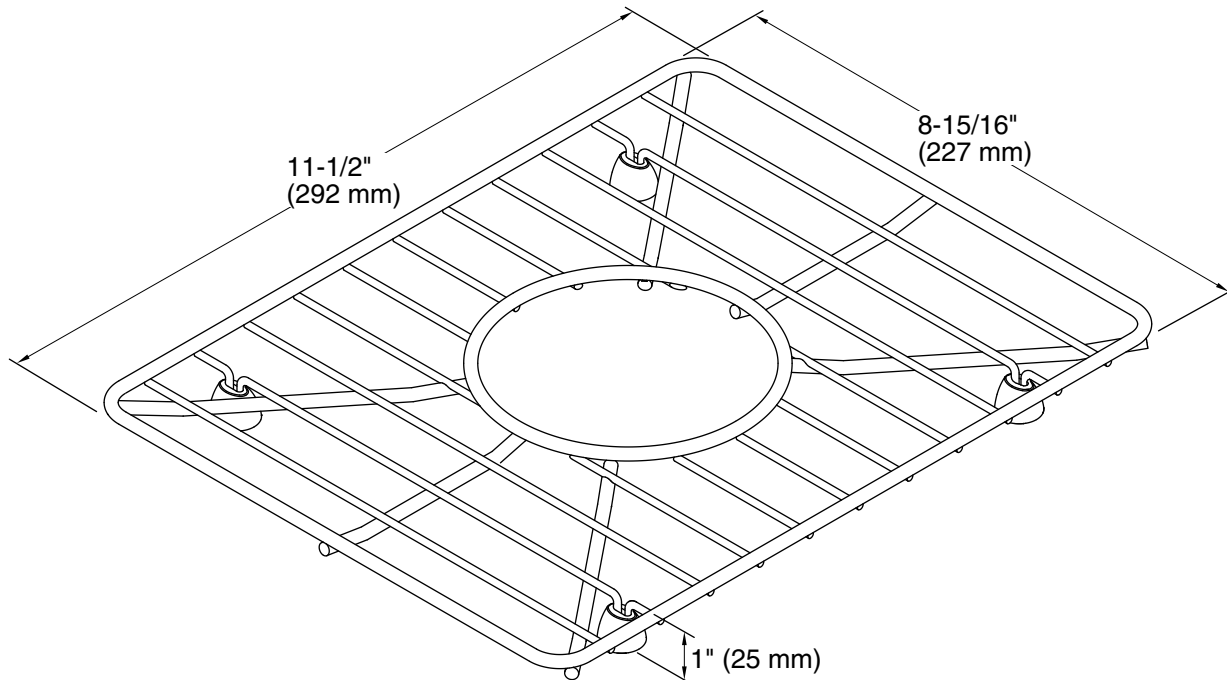

Technical Information

All product dimensions are nominal.

Material: Stainless Steel