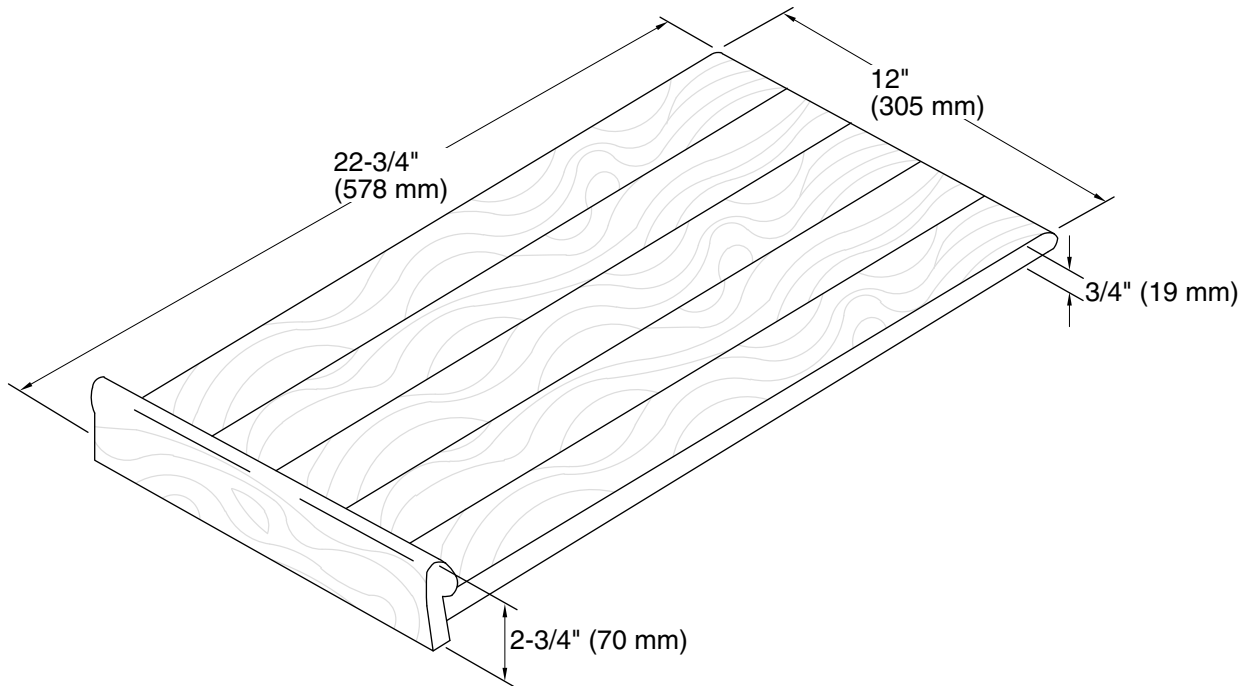

Hardwood Countertop Cutting Board K-2989

Features

- Universal design fits over most kitchen sinks.
- Durable hardwood construction.
- Provides a workstation for quick and easy prep work.

Codes/Standards

None Applicable

KOHLER® One-Year Limited Warranty

See website for detailed warranty information.

Technical Information

All product dimensions are nominal.

Material: Wood