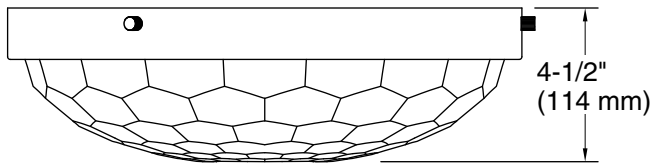

UL 1598
CSA C22.2 No. 250.0

KOHLER® Indoor Lighting Fixtures Limited Warranty

See website for detailed warranty information.

Available Colors/Finishes

Color tiles intended for reference only.

Color	Code	Description
	SNL	Polished Nickel
	BNL	Brushed Nickel
	CPL	Polished Chrome
	2GL	Brushed Moderne Brass

Required Electrical Service

One dedicated circuit required.

Lights: 120 V, 12 A, 60 Hz

Technical Information

All product dimensions are nominal.

Material: Steel, Aluminum, Glass

Number of Lights: 3

Lighting Type: Socket-based