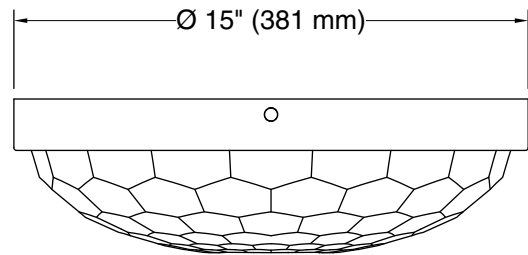

UL 1598
CSA C22.2 No. 250.0

KOHLER® Indoor Lighting Fixtures Limited Warranty

See website for detailed warranty information.

Available Colors/Finishes

Color tiles intended for reference only.

Color	Code	Description
	SNL	Polished Nickel
	BNL	Brushed Nickel
	CPL	Polished Chrome
	2GL	Brushed Moderne Brass

Required Electrical Service

One dedicated circuit required.

Lights: 120 V, 12 A, 60 Hz

Technical Information

All product dimensions are nominal.

Material: Steel, Aluminum, Glass

Number of Lights: 3

Lighting Type: Socket-based