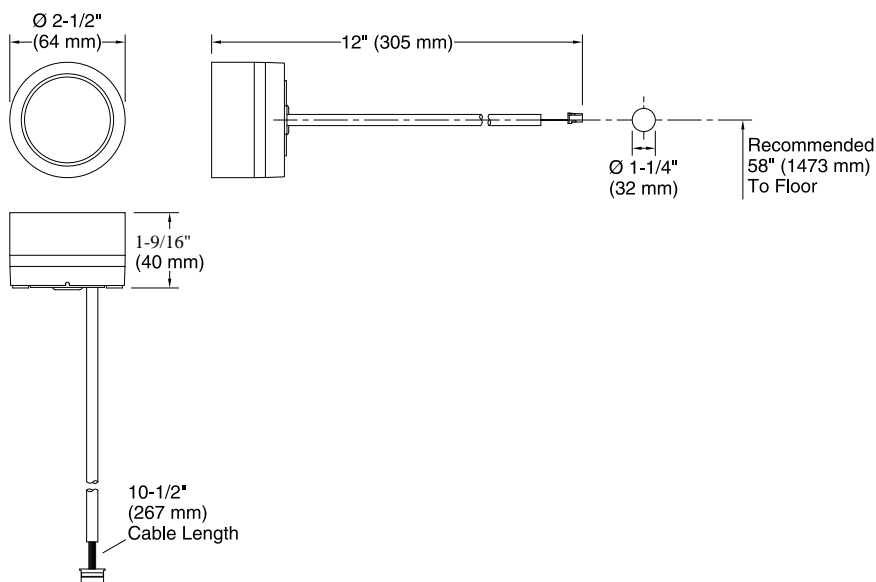

Technical Information

All product dimensions are nominal.

Drain included:	No
Bluetooth® range:	32 ft (0.8 m)
Bluetooth® version:	4.1
Max. Ambient temp:	140°F (60°C)
Min. Operating temp:	86°F (30°C)
Max. Operating temp:	120°F (48.9°C)
Max. Relative humidity condensing:	100%