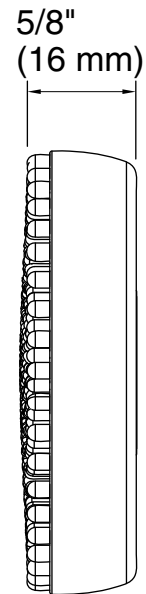

Features

- Body brush with full, densely placed silicone bristles tackles larger areas of the body
- Replacement body brush for K-28683 SpaViva™ cleansing device (sold separately)

Material

- Premium material construction for durability and reliability

	0	White
	7	Black Black™

Technical Information

All product dimensions are nominal.

Material: Plastic

Notes

Install this product according to the installation guide.