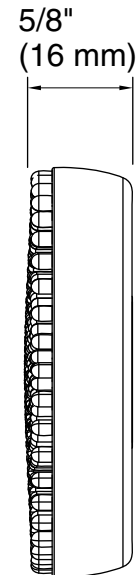

Codes/Standards

None Applicable

KOHLER® One-Year Limited Warranty

See website for detailed warranty information.

Available Colors/Finishes

Color tiles intended for reference only.

Color	Code	Description
	0	White
	7	Black Black™

Technical Information

All product dimensions are nominal.

Material: Plastic

Notes

Install this product according to the installation guide.