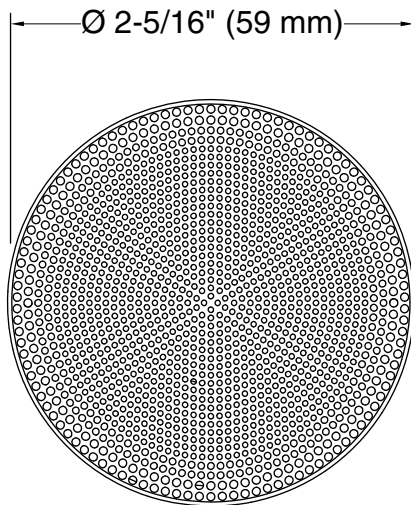

Technical Information

All product dimensions are nominal.

Material: Plastic

Notes

Install this product according to the installation guide.