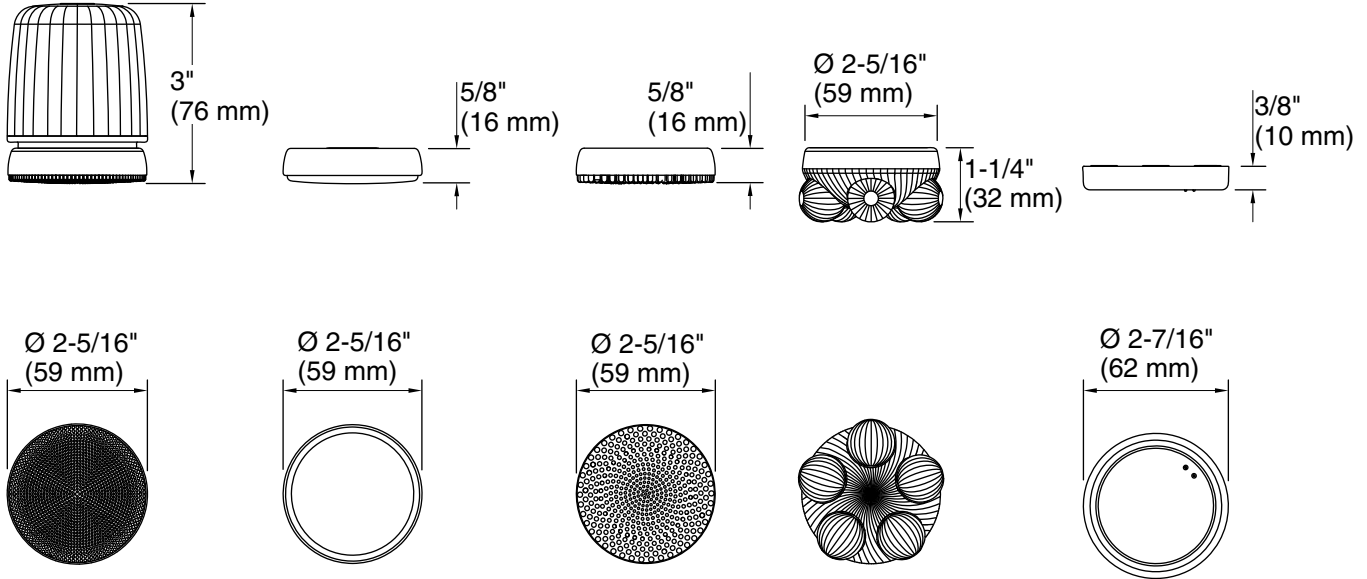

Features

- All-in-one cleansing device features four interchangeable attachments: facial brush, body brush, body scrubber, and body massager
- Facial brush with small, gentle silicone bristles helps to deep-clean pores
- Body brush with full, densely placed silicone bristles tackles larger areas of the body
- Body scrubber with natural stone surface delicately exfoliates to remove dead skin from feet
- Body massager with five pressure-point nodes targets tired muscles
- Three speed settings give you the option to customize your experience with each attachment
- Rechargeable device provides 1-1/2 hours of usage between charges
- Includes charging station
- Use on its own or pair with the K-28681-G or K-28681-Y SpaViva™ two-function handshower (sold separately)

Available Colors/Finishes

Color tiles intended for reference only.

Color	Code	Description
-------	------	-------------

	0	White
	7	Black Black™

Technical Information

All product dimensions are nominal.

Material: Plastic