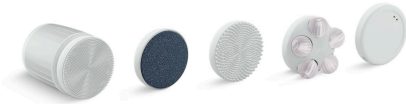

Features

- All-in-one cleansing device features four interchangeable attachments: facial brush, body brush, body scrubber, and body massager
- Facial brush with small, gentle silicone bristles helps to deep-clean pores
- Body brush with full, densely placed silicone bristles tackles larger areas of the body
- Body scrubber with natural stone surface delicately exfoliates to remove dead skin from feet
- Body massager with five pressure-point nodes targets tired muscles
- Three speed settings give you the option to customize your experience with each attachment
- Rechargeable device provides 1-1/2 hours of usage between charges
- Includes charging station
- Use on its own or pair with the K-28681-G or K-28681-Y SpaViva™ two-function handshower (sold separately)

Material

- Premium material construction for durability and reliability
- KOHLER® finishes resist corrosion and tarnishing

Codes/Standards

None Applicable

KOHLER® One-Year Limited Warranty

See website for detailed warranty information.

Available Colors/Finishes

Color tiles intended for reference only.

Color	Code	Description

	0	White
	7	Black Black™