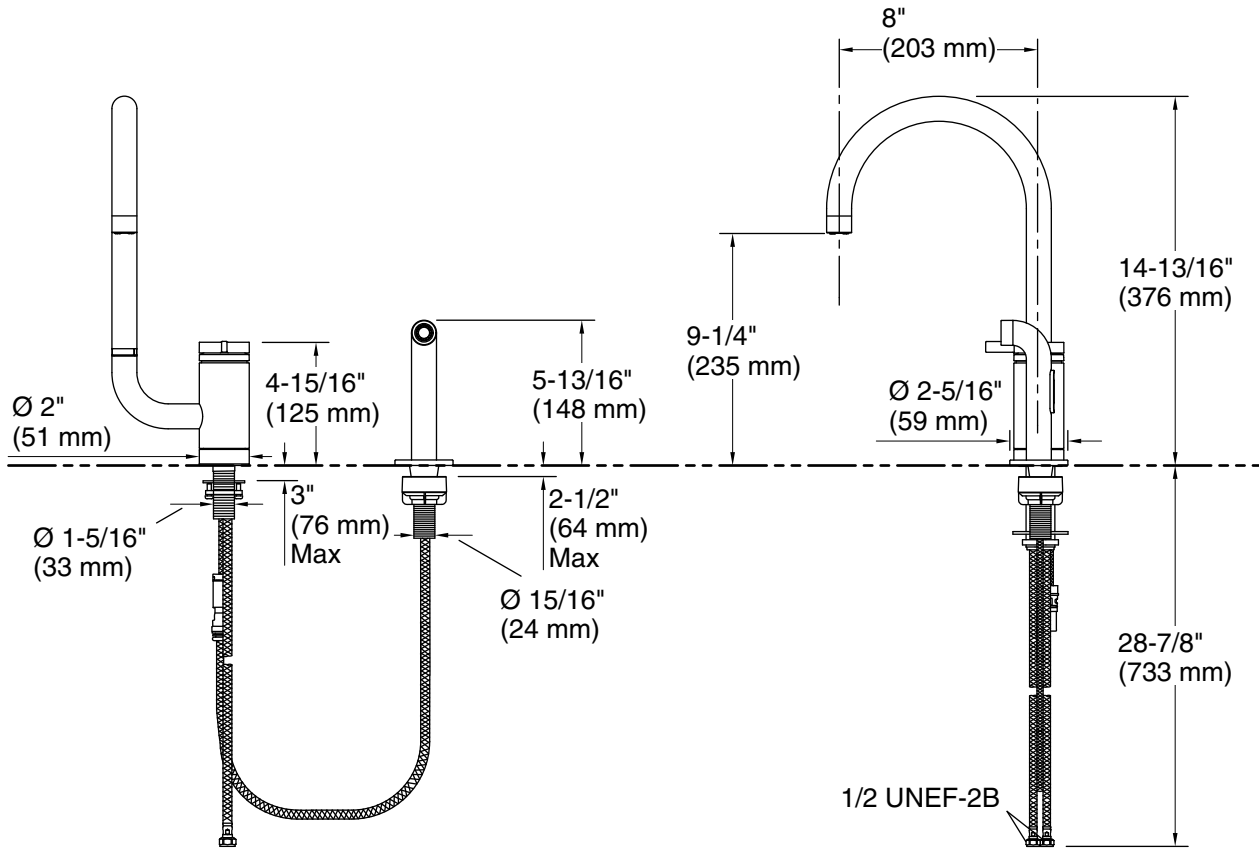

Technical Information

All product dimensions are nominal.

Faucet:

Flow rate: 1.5 gal/min (5.7 l/min)

Pressure: 60 psi (4.1 bar)

Sidespray:

Flow rate: 2.2 gal/min (8.3 l/min)

Pressure: 60 psi (4.1 bar)

Drain included: No

Spout:

Spout reach: 8" (203 mm)

Notes

Install this product according to the installation guide.

ADA, CSA B651 compliant when installed to the specific requirements of these regulations.