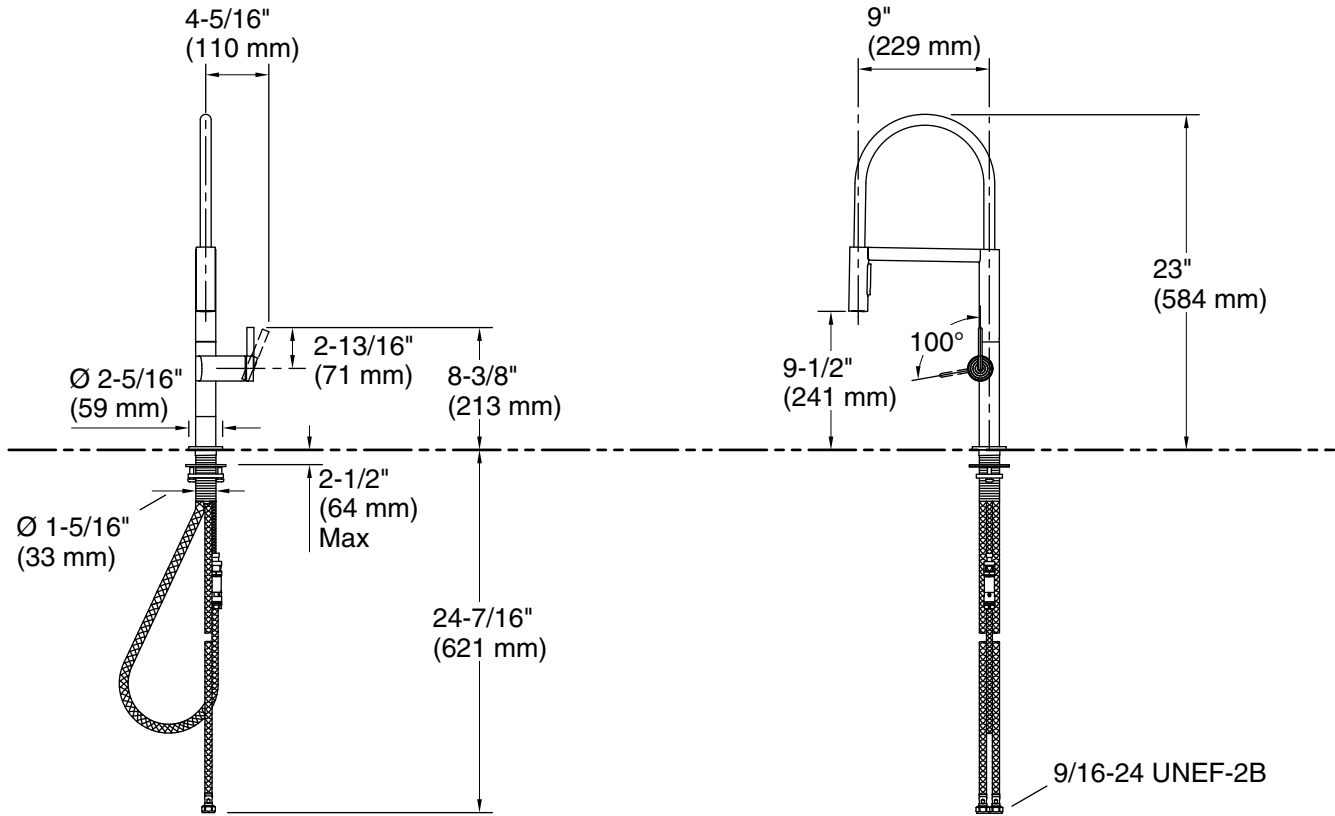

KOHLER® Faucets

Semi-professional kitchen sink faucet with two-function sprayhead

Components® K-28267

Features

- Professional-inspired faucet design features an easy-to-clean coated hose with extended functional reach and enhanced maneuverability
- Unique two-function sprayhead with Sweep® spray and aerated stream
- Sweep® spray features specially angled nozzles that form a wide, powerful blade of water to sweep your dishes and sink clean
- DockNetik® magnetic docking system securely locks sprayhead into place when not in use
- MasterClean™ sprayface features an easy-to-clean surface that withstands mineral buildup and maximizes spray performance
- High-arch spout offers vertical clearance for tall cookware and pitchers
- Handle rotates 90° forward to prevent contact with backsplash
- KOHLER® ceramic disc valves exceed industry longevity standards for a lifetime of durable performance
- 1.5 gpm (5.7 lpm) maximum flow rate at 60 psi (4.14 bar)
- Temperature memory allows faucet to be turned on and off at the temperature set during prior usage

6-23-2024 21:19 - US

THE BOLD LOOK
OF **KOHLER®**

KOHLER Faucets

Semi-professional kitchen sink faucet with two-function sprayhead
Components®
K-28267

Technical Information

All product dimensions are nominal.

Faucet:

Flow rate: 1.5 gal/min (5.7 l/min)

Pressure: 60 psi (4.1 bar)

Drain included: No

Spout:

Spout reach: 9" (228 mm)

Notes

Install this product according to the installation guide.