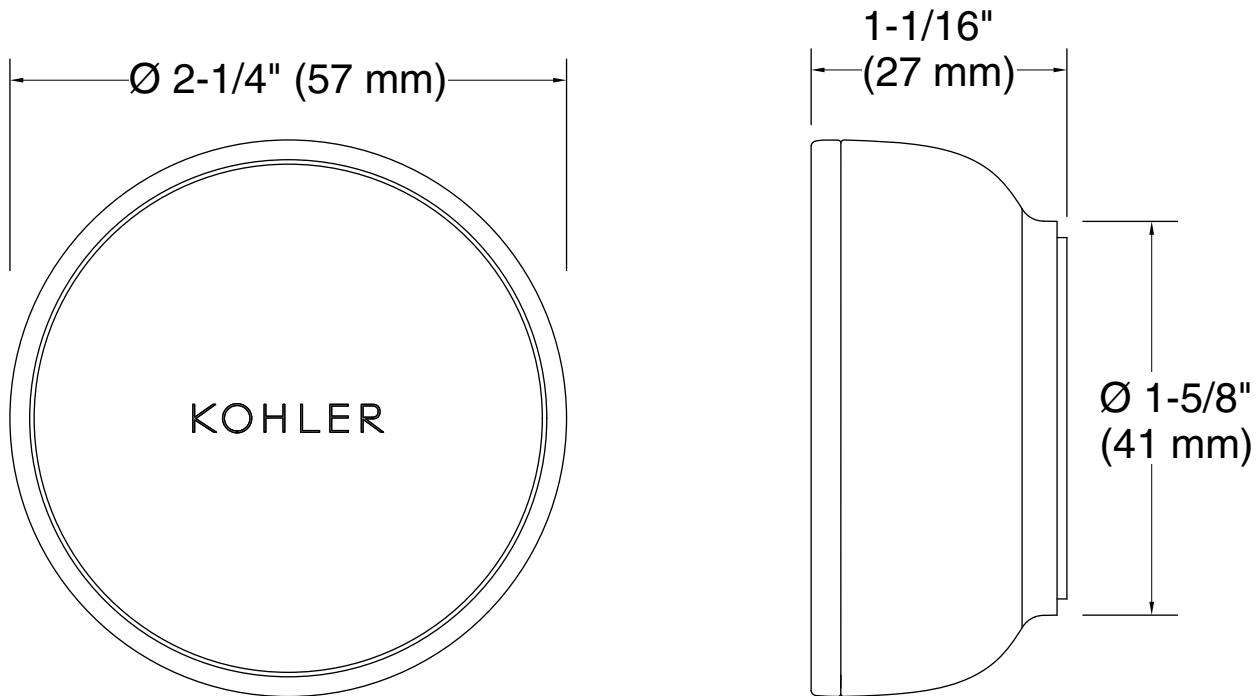

### Technical Information

All product dimensions are nominal.

Power source: Battery - DC, included

Drain included: No

Bluetooth® range: 33 ft (10.1 m)

Bluetooth® version: 5