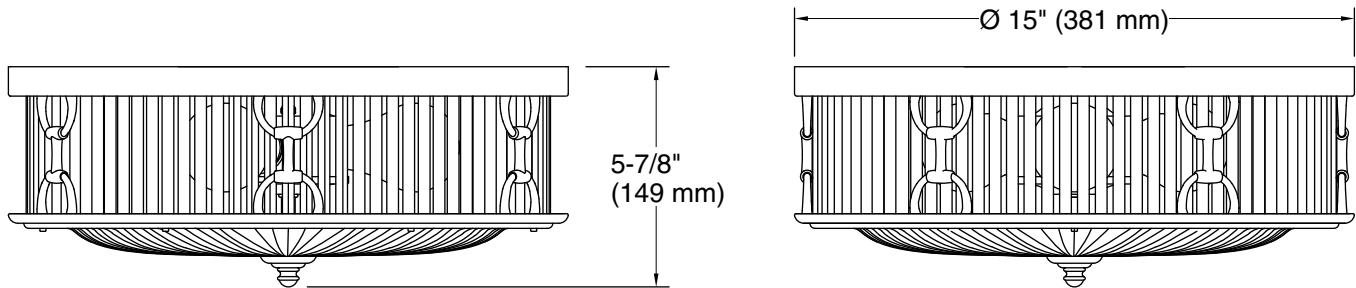

Features

- Uniquely shaped glass shades intersect with decorative metal rings and rods in equestrian-inspired designs.
- A great piece for any space — especially in a hallway, mudroom, bedroom, closet, or bathroom.
- Requires three bulbs with medium (E26) base; type A or G bulb recommended (sold separately).
- Suitable for damp locations, per UL 1598.

Color	Code	Description
	SNL	Polished Nickel
	CPL	Polished Chrome
	2GL	Brushed Moderne Brass
	BVL	

Required Electrical Service

One circuit required.

120 V, 60 Hz

Technical Information

All product dimensions are nominal.