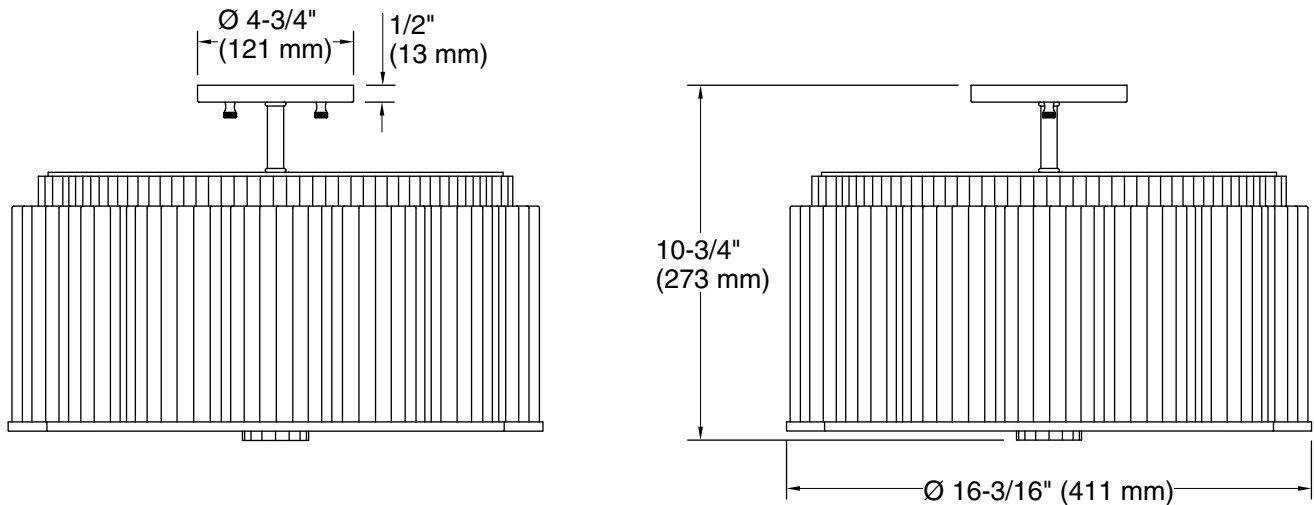

Color	Code	Description
	SNL	Polished Nickel
	2PL	Polished Brass
	GNL	Gunmetal

Required Electrical Service

One circuit required.

120 V, 60 Hz

Technical Information

All product dimensions are nominal.

Material: Steel, Brass, Glass