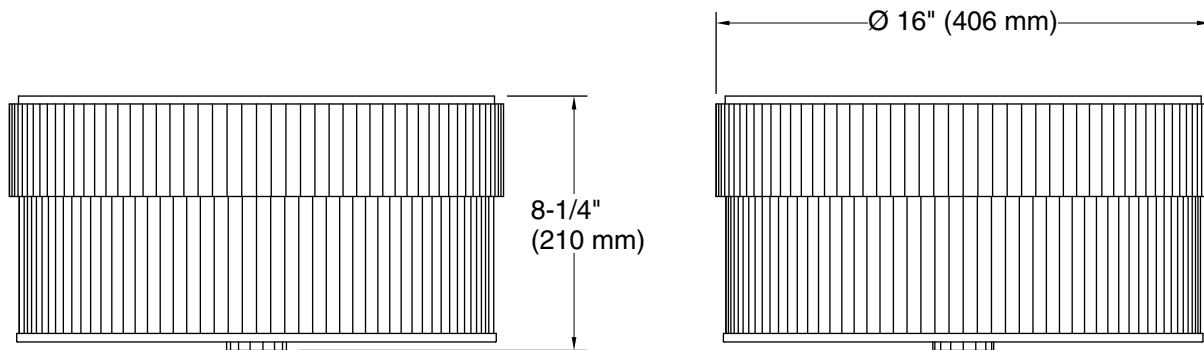

Required Electrical Service

One circuit required.

120 V, 60 Hz

Technical Information

All product dimensions are nominal.

Material: Steel, Brass, Glass

Number of Lights: 3

Lighting Type: Socket-based

Socket Type: E-26 Medium

Number of Shades: 1

Shade Type: Glass - frosted