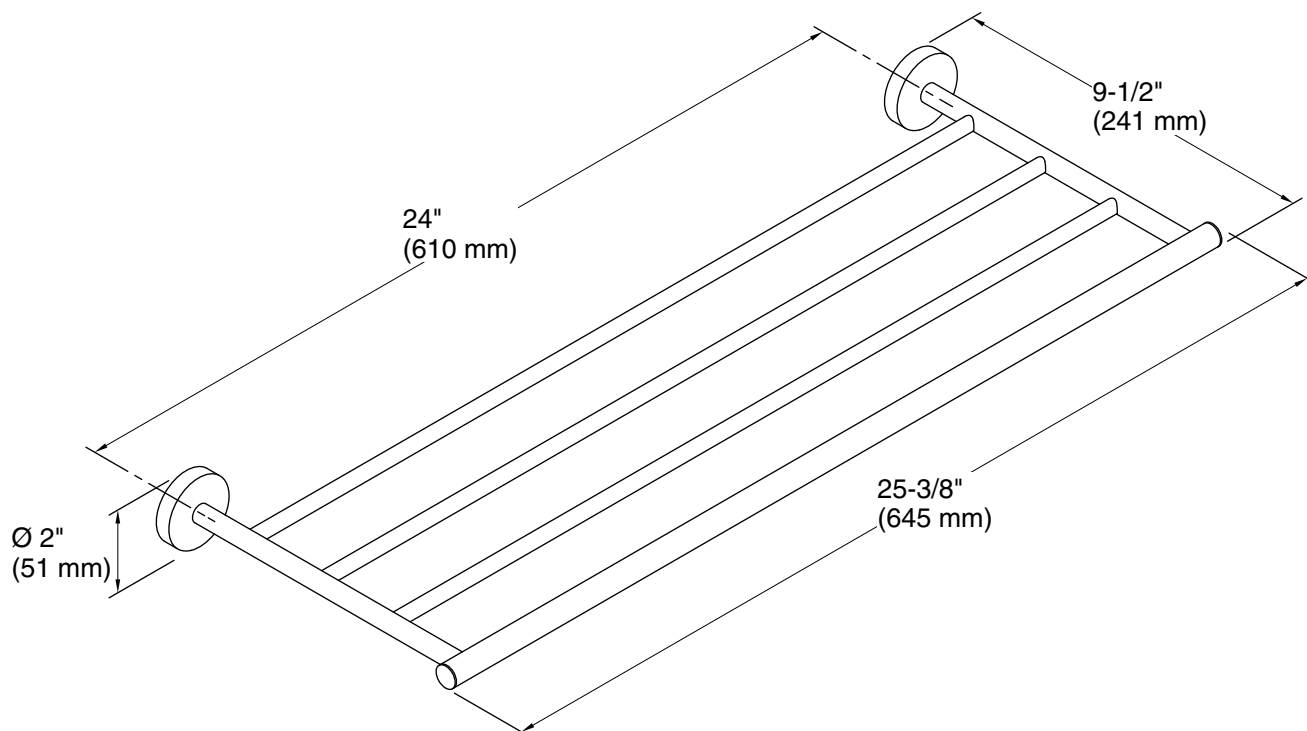

Features

- Coordinates with other items in the Elate collection.

Material

- Premium metal construction for durability and reliability.
- KOHLER finishes resist corrosion and tarnishing.

Installation

- Installation hardware included.

Color	Code	Description
	CP	Polished Chrome
	BN	Vibrant® Brushed Nickel
	BL	Matte Black

Technical Information

All product dimensions are nominal.

Installation Type: Wall-mount

Material: Zinc

Notes

Install this product according to the installation instructions.